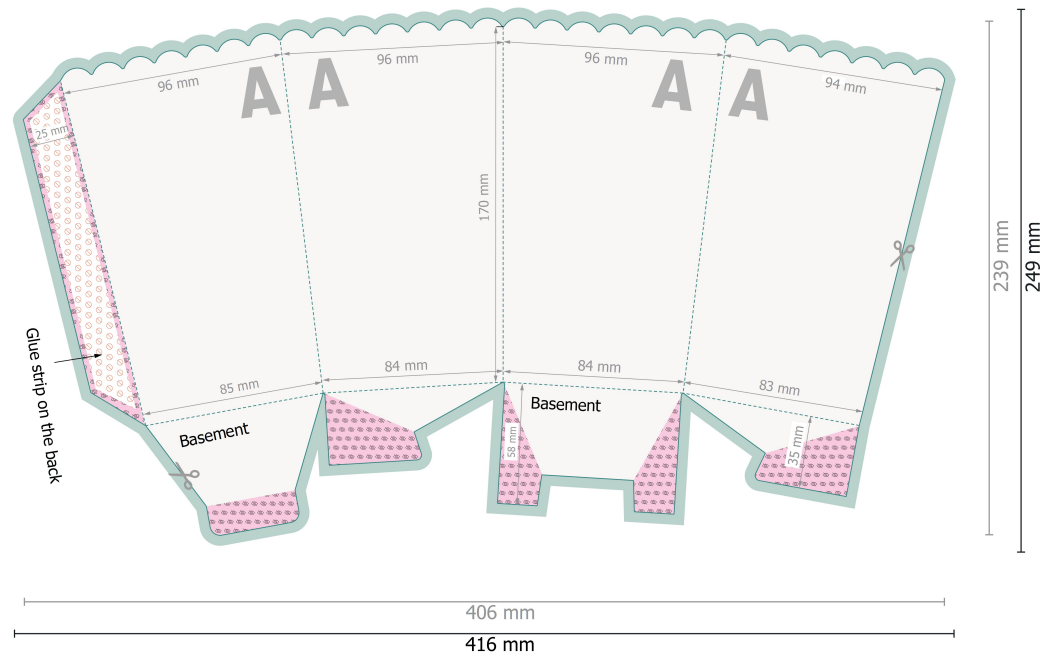

Stammartikel Popcorn Becher S 9,5 x 9,5 x 17,2 cm

with tuck-in bottom

Please remove the die line from the download template before generating your printfiles.
Please provide a second file (view file) to specify the position of the die line.

Please note:

Allow for trim allowance and safety margin according to instructions.

Arrange background graphics, images or graphics up to the edge of the data format.

Tolerances may occur during production due to cutting, punching and folding processes.

Printing data: Instructions and templates can be found under the menu item *Printing data* at www.onlineprinters.co.uk

Dataformat (incl. 5 mm bleed):

41,6 x 24,9 cm

Trimmed size:

40,6 x 23,9 cm

Safety margin:

3 mm

Maintaining space between the text/information and the edge of the trimmed format prevents undesirable cuts.

bleed:

5 mm

Explanation of symbols

 Bleed

 Reading direction

 Trimmed size