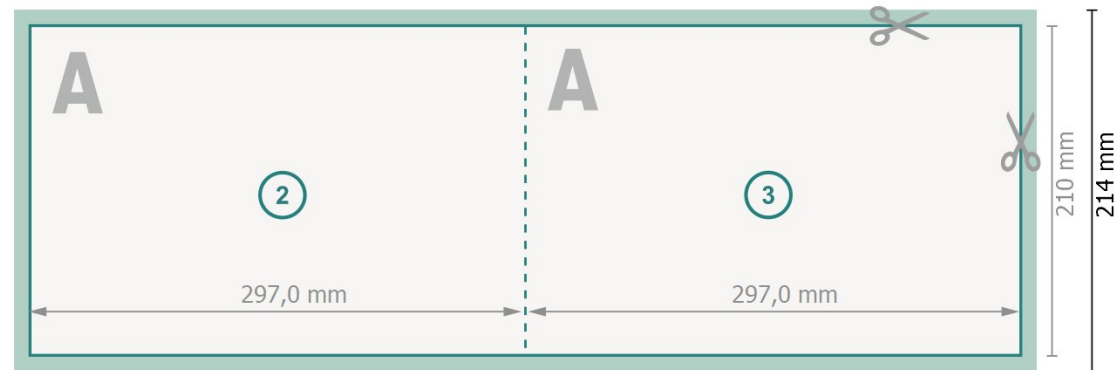

# Klappkarten Querformat, A4

1 fold

Outside

Inside

**Dataformat (incl. 2 mm bleed):**

59,8 x 21,4 cm

**bleed:**

2 mm

**Trimmed size:**

59,4 x 21 cm

**Trimmed size (closed):**

29,7 x 21 cm

**Safety margin:**

4 mm

Maintaining space between the text/information and the edge of the trimmed format prevents undesirable cuts.

## Please note:

Allow for trim allowance and safety margin according to instructions.

Arrange background graphics, images or graphics up to the edge of the data format.

Tolerances may occur during production due to cutting, punching and folding processes.