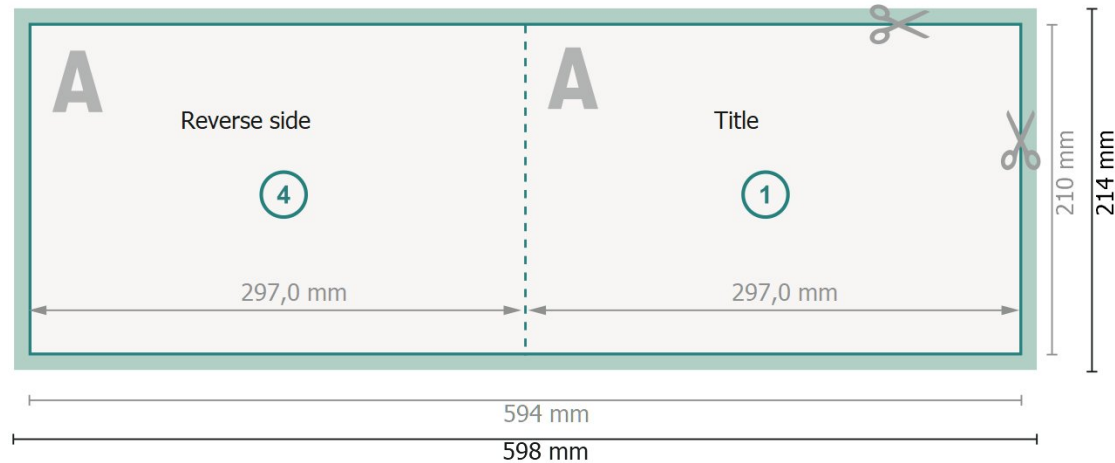

# Klappkarten Querformat, A4

1 fold

Outside

Inside

**Dataformat (incl. 2 mm bleed):**

59,8 x 21,4 cm

**bleed:**

2 mm

**Trimmed size:**

59,4 x 21 cm

**Trimmed size (closed):**

29,7 x 21 cm

**Safety margin:**

4 mm

Maintaining space between the text/information and the edge of the trimmed format prevents undesirable cuts.

## Please note:

Allow for trim allowance and safety margin according to instructions.

Arrange background graphics, images or graphics up to the edge of the data format.

Tolerances may occur during production due to cutting, punching and folding processes.

## Explanation of symbols

 Bleed

 Reading direction

 Trimmed size

 Data format

 We will cut/perforate your product here