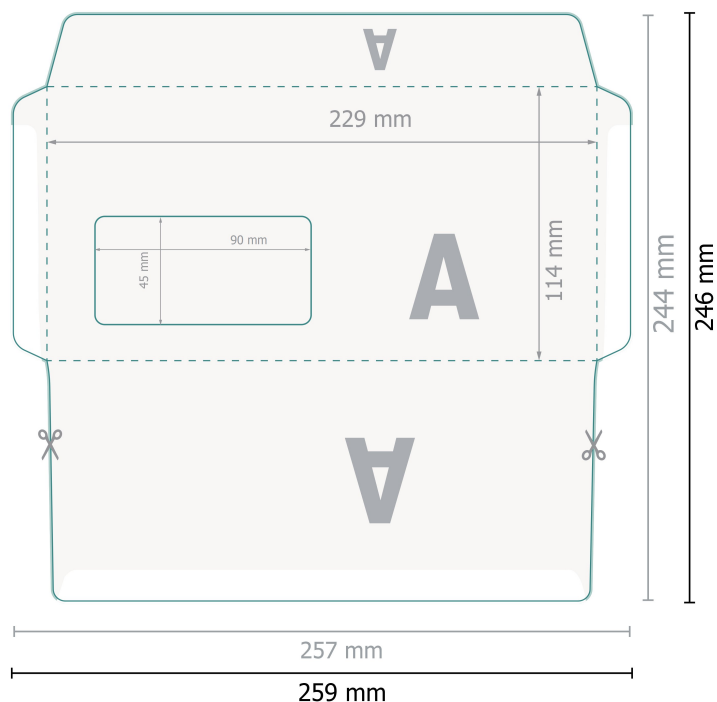

Envelopes, C6/5

with window left, 75 gsm offset paper

Please remove the die line from the download template before generating your printfiles.
Please provide a second file (view file) to specify the position of the die line.

Dataformat (incl. 1 mm bleed):

25,9 x 24,6 cm

Trimmed size:

25,7 x 24,4 cm

Trimmed size (closed):

22,9 x 11,4 cm

Printable area:

25,7 x 24,4 cm

bleed:

1 mm

Safety margin:

4 mm

Maintaining space between the text/information and the edge of the trimmed format prevents undesirable cuts.

Explanation of symbols

-  Bleed
-  Reading direction
-  Trimmed size
-  Data format
-  We will cut/perforate your product here
-  Not printable
-  Creasing/Folding

Please note:

Allow for trim allowance and safety margin according to instructions.

Arrange background graphics, images or graphics up to the edge of the data format.

Tolerances may occur during production due to cutting, punching and folding processes.