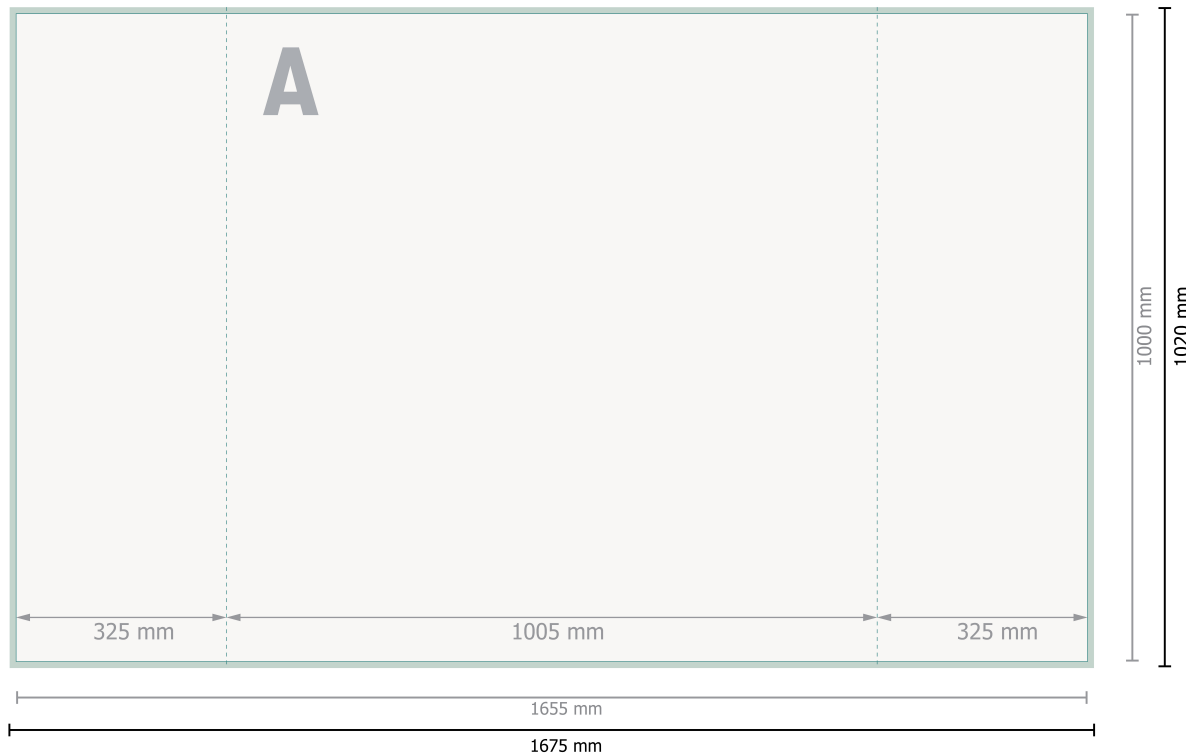

Pop up counters

Dataformat (incl. 10 mm bleed):

167,5 x 102 cm

Trimmed size:

165,5 x 100 cm

bleed:

10 mm

Safety margin:

3 mm

Maintaining space between the text/information and the edge of the trimmed format prevents undesirable cuts.

Please remove the die line from the download template before generating your printfiles.
Please provide a second file (view file) to specify the position of the die line.

Explanation of symbols

 Bleed

 Reading direction

 Trimmed size

 Data format

 Creasing/Folding

Please note:

Allow for trim allowance and safety margin according to instructions.

Arrange background graphics, images or graphics up to the edge of the data format.

Tolerances may occur during production due to cutting, punching and folding processes.

Printing data: Instructions and templates can be found under the menu item *Printing data* at www.onlineprinters.co.uk