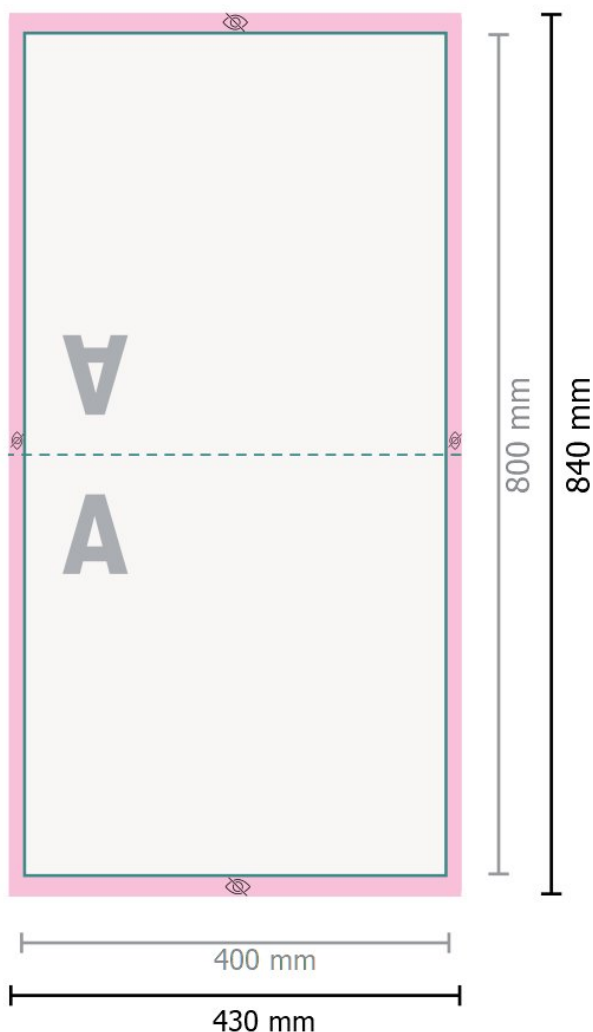

Outdoor cushions, 40 x 40 cm

Data format:

43 x 84 cm

Visible area:

40 x 80 cm

Safety margin:

5 mm

Maintaining space between the text/information and the edge of the trimmed format prevents undesirable cuts.

Please remove the die line from the download template before generating your printfiles. Please provide a second file (view file) to specify the position of the die line.

Explanation of symbols

A Reading direction

— Data format

 invisible

Please note:

Allow for trim allowance and safety margin according to instructions.

Arrange background graphics, images or graphics up to the edge of the data format.

Tolerances may occur during production due to cutting, punching and folding processes.