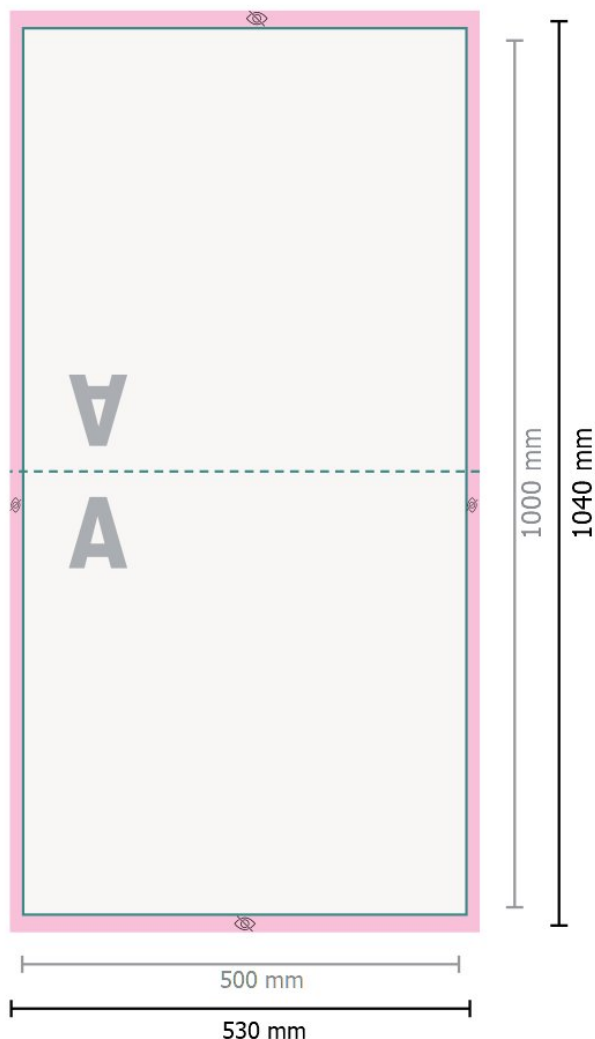

Outdoor cushions, 50 x 50 cm

Data format:

53 x 104 cm

Visible area:

50 x 100 cm

Safety margin:

5 mm

Maintaining space between the text/information and the edge of the trimmed format prevents undesirable cuts.

Please remove the die line from the download template before generating your printfiles. Please provide a second file (view file) to specify the position of the die line.

Explanation of symbols

A Reading direction

 Data format

 invisible

Please note:

Allow for trim allowance and safety margin according to instructions.

Arrange background graphics, images or graphics up to the edge of the data format.

Tolerances may occur during production due to cutting, punching and folding processes.