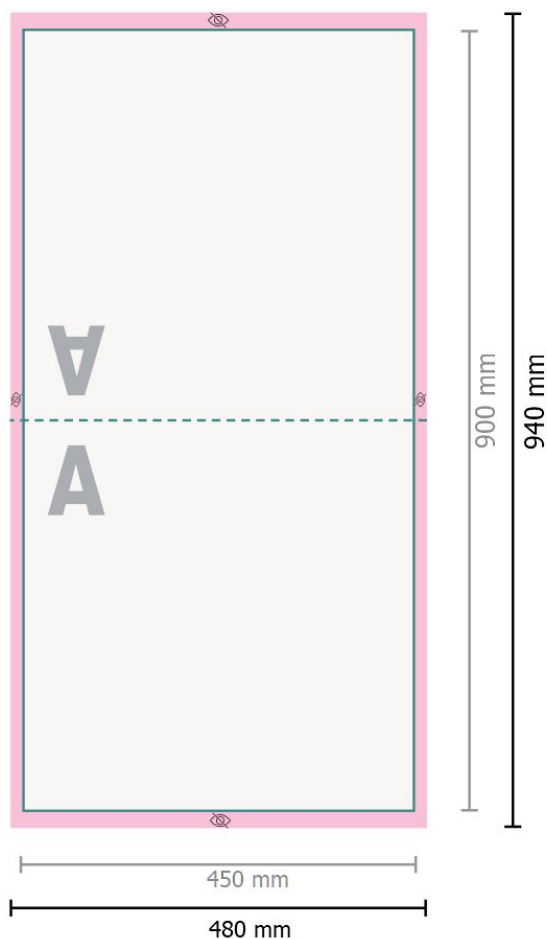

# Outdoor cushions, 45 x 45 cm

**Data format:**

48 x 94 cm

**Visible area:**

45 x 90 cm

**Safety margin:**

5 mm

Maintaining space between the text/information and the edge of the trimmed format prevents undesirable cuts.

Please remove the die line from the download template before generating your printfiles. Please provide a second file (view file) to specify the position of the die line.

**Explanation of symbols**

**A** Reading direction

**┌** Data format

**👁** invisible

**Please note:**

Allow for trim allowance and safety margin according to instructions.

Arrange background graphics, images or graphics up to the edge of the data format.

Tolerances may occur during production due to cutting, punching and folding processes.