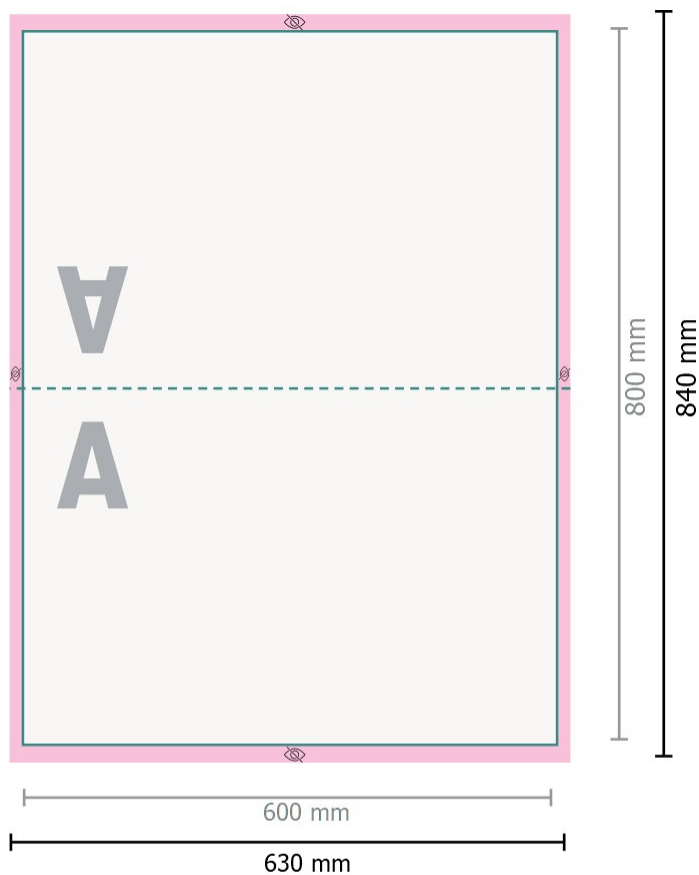

Outdoor cushions, 60 x 40 cm

Data format:

63 x 84 cm

Visible area:

60 x 80 cm

Safety margin:

5 mm

Maintaining space between the text/information and the edge of the trimmed format prevents undesirable cuts.

Please remove the die line from the download template before generating your printfiles.
Please provide a second file (view file) to specify the position of the die line.

Explanation of symbols

A Reading direction

— Data format

 invisible

Please note:

Allow for trim allowance and safety margin according to instructions.

Arrange background graphics, images or graphics up to the edge of the data format.

Tolerances may occur during production due to cutting, punching and folding processes.