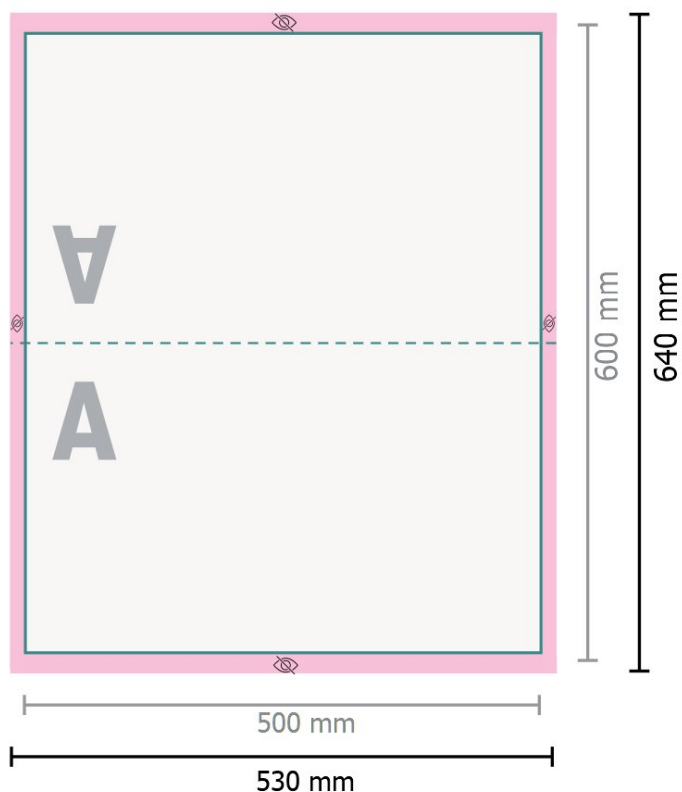

Outdoor cushions, 50 x 30 cm

Data format:

53 x 64 cm

Visible area:

50 x 60 cm

Safety margin:

5 mm

Maintaining space between the text/information and the edge of the trimmed format prevents undesirable cuts.

Please remove the die line from the download template before generating your printfiles. Please provide a second file (view file) to specify the position of the die line.

Explanation of symbols

A Reading direction

 Data format

 invisible

Please note:

Allow for trim allowance and safety margin according to instructions.

Arrange background graphics, images or graphics up to the edge of the data format.

Tolerances may occur during production due to cutting, punching and folding processes.