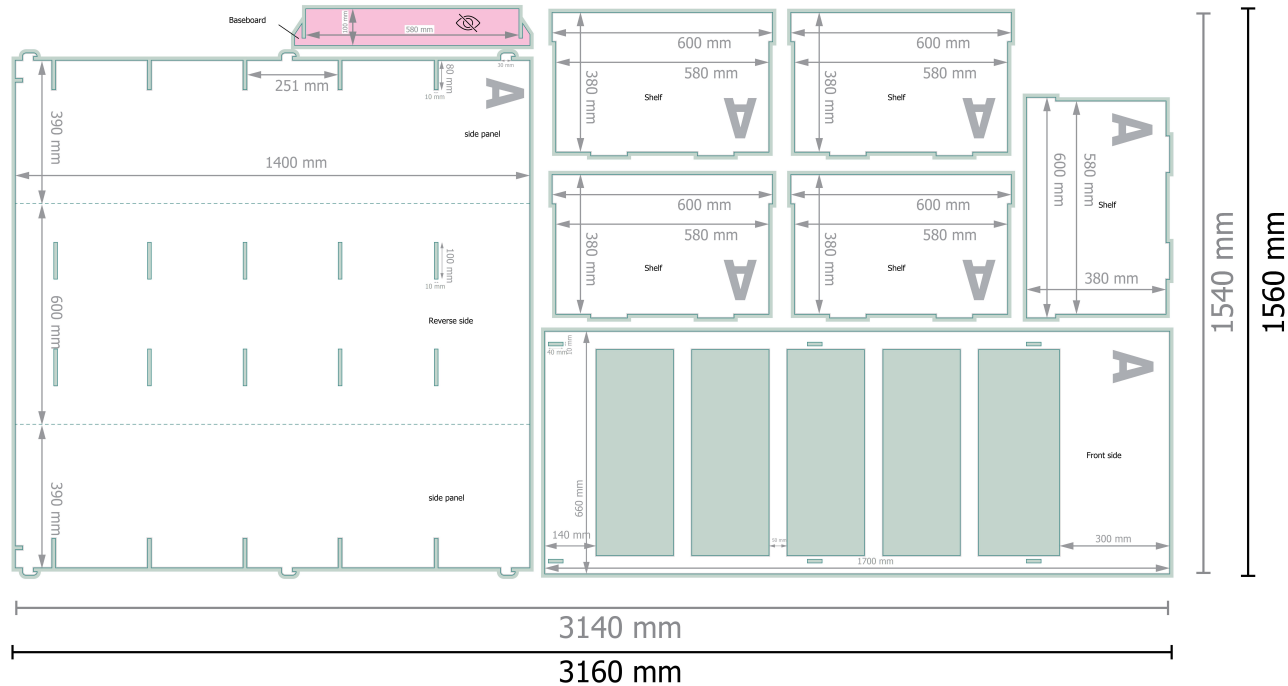

# Shelf displays for 5 shelves

**Dataformat (incl. 10 mm bleed):**  
316 x 156 cm

**Trimmed size:**  
314 x 154 cm

**bleed:**  
10 mm

**Safety margin:**  
3 mm  
Maintaining space between the text/information and the edge of the trimmed format prevents undesirable cuts.

Please remove the die line from the download template before generating your printfiles.  
Please provide a second file (view file) to specify the position of the die line.

## Explanation of symbols

-  Bleed
-  Reading direction
-  Trimmed size
-  Data format
-  invisible

## Please note:

Allow for trim allowance and safety margin according to instructions.

Arrange background graphics, images or graphics up to the edge of the data format.

Tolerances may occur during production due to cutting, punching and folding processes.