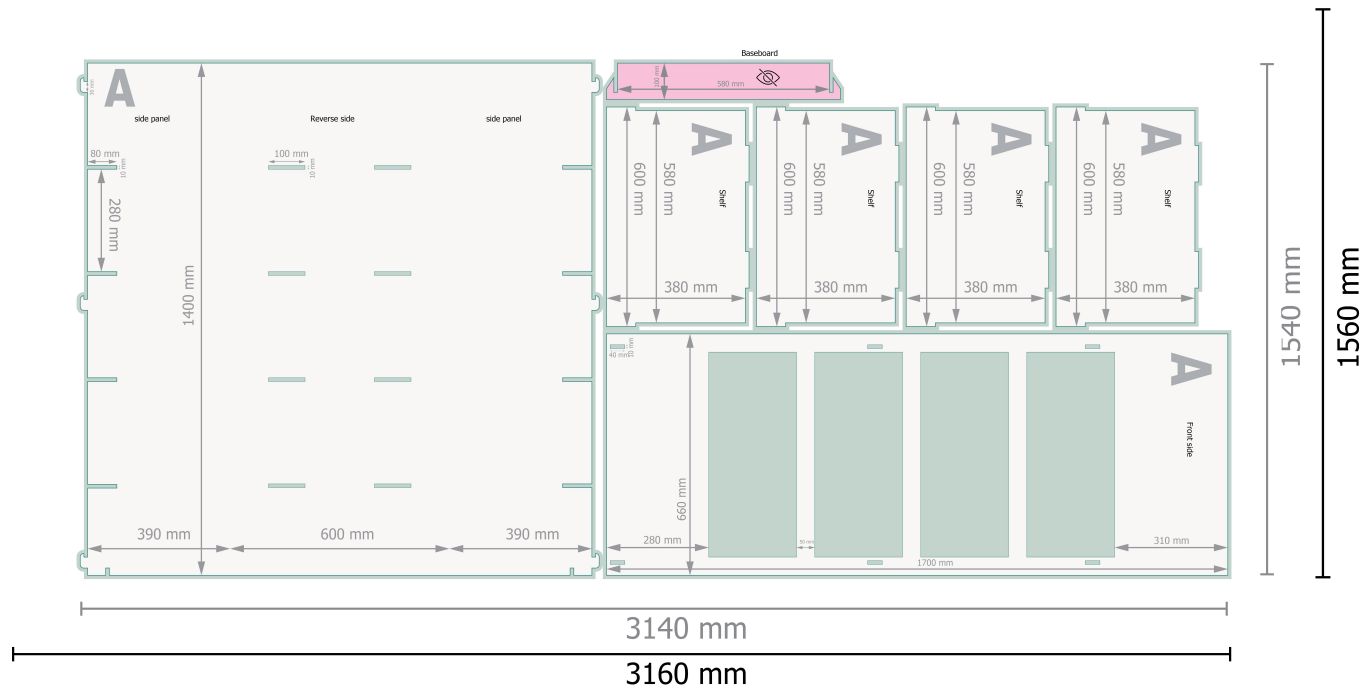

Shelf displays for 4 shelves

Dataformat (incl. 10 mm bleed):
316 x 156 cm

Trimmed size:
314 x 154 cm

bleed:
10 mm

Safety margin:
3 mm
Maintaining space between the text/information and the edge of the trimmed format prevents undesirable cuts.

Please remove the die line from the download template before generating your printfiles.
Please provide a second file (view file) to specify the position of the die line.

Explanation of symbols

-  Bleed
-  Reading direction
-  Trimmed size
-  Data format
-  invisible

Please note:

Allow for trim allowance and safety margin according to instructions.

Arrange background graphics, images or graphics up to the edge of the data format.

Tolerances may occur during production due to cutting, punching and folding processes.