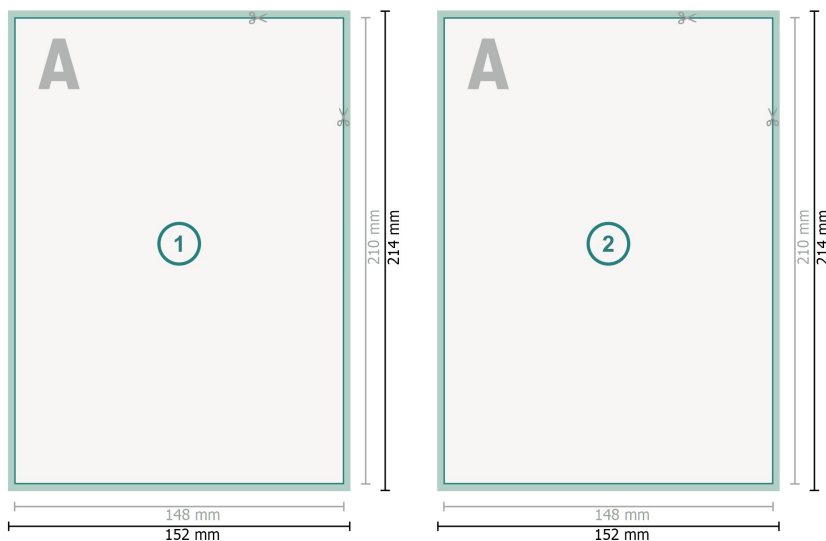

# Postcards with spot relief varnish, A5

**Dataformat (incl. mm bleed):**

15,2 x 21,4 cm

**bleed:**

mm

**Trimmed size:**

14,8 x 21 cm

**Safety margin:**

4 mm

Maintaining space between the text/information and the edge of the trimmed format prevents undesirable cuts.

## Explanation of symbols

 Bleed

 Reading direction

 Trimmed size

 Data format

## Please note:

Allow for trim allowance and safety margin according to instructions.

Arrange background graphics, images or graphics up to the edge of the data format.

Tolerances may occur during production due to cutting, punching and folding processes.