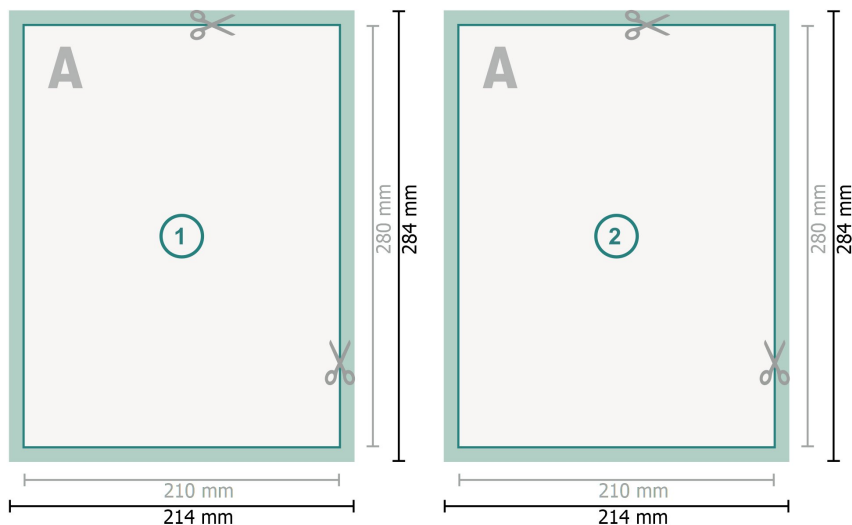

Postcards with spot relief varnish, 21 x 28 cm

Dataformat (incl. mm bleed):

21,4 x 28,4 cm

bleed:

mm

Trimmed size:

21 x 28 cm

Safety margin:

4 mm

Maintaining space between the text/information and the edge of the trimmed format prevents undesirable cuts.

Explanation of symbols

 Bleed

 Reading direction

 Trimmed size

 Data format

Please note:

Allow for trim allowance and safety margin according to instructions.

Arrange background graphics, images or graphics up to the edge of the data format.

Tolerances may occur during production due to cutting, punching and folding processes.