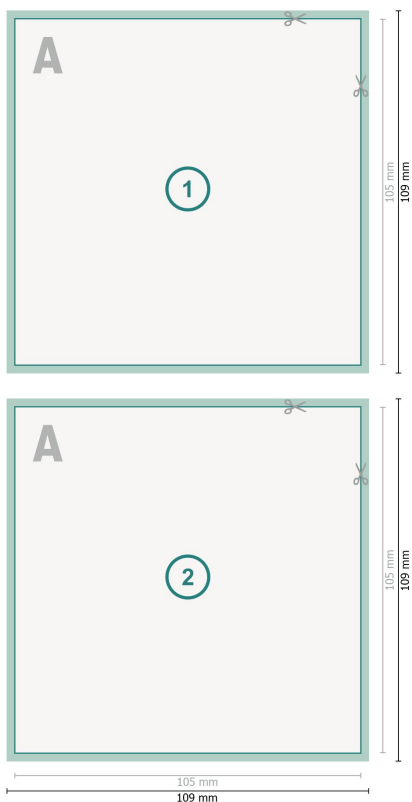

# Postcards with spot relief varnish, A6-Square

**Dataformat (incl. mm bleed):**

10,9 x 10,9 cm

**bleed:**

mm

**Trimmed size:**

10,5 x 10,5 cm

**Safety margin:**

4 mm

Maintaining space between the text/information and the edge of the trimmed format prevents undesirable cuts.

## Explanation of symbols

 Bleed

 Reading direction

 Trimmed size

 Data format

### Please note:

Allow for trim allowance and safety margin according to instructions.

Arrange background graphics, images or graphics up to the edge of the data format.

Tolerances may occur during production due to cutting, punching and folding processes.