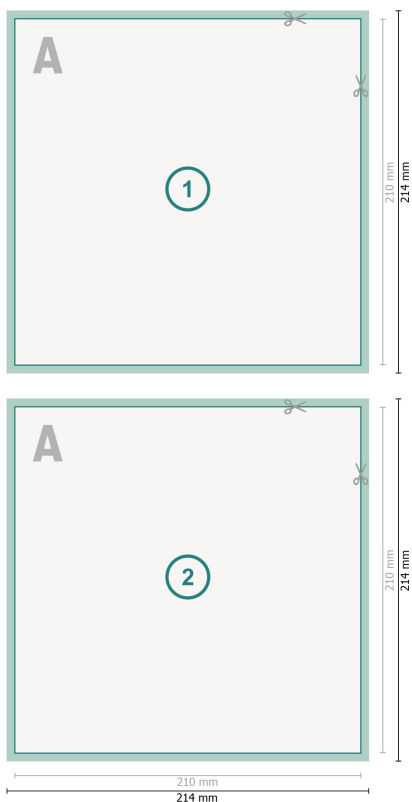

Postcards with spot UV varnish, A4-Square

Dataformat (incl. mm bleed):

21,4 x 21,4 cm

bleed:

mm

Trimmed size:

21 x 21 cm

Safety margin:

4 mm

Maintaining space between the text/information and the edge of the trimmed format prevents undesirable cuts.

Explanation of symbols

 Bleed

 Reading direction

 Trimmed size

 Data format

Please note:

Allow for trim allowance and safety margin according to instructions.

Arrange background graphics, images or graphics up to the edge of the data format.

Tolerances may occur during production due to cutting, punching and folding processes.