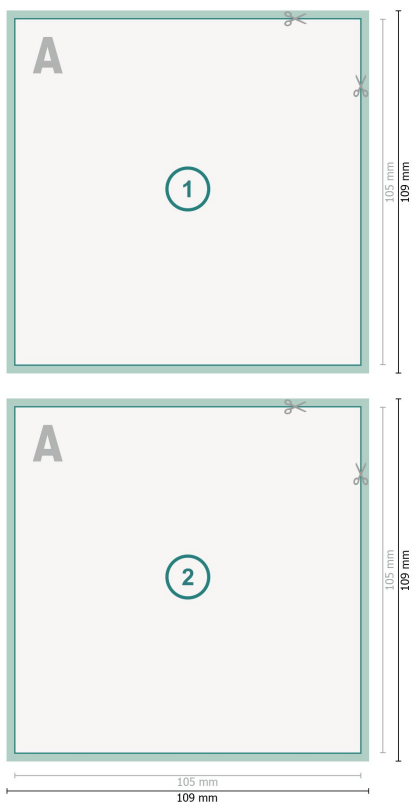

Postcards with spot UV varnish, A6-Square

Dataformat (incl. mm bleed):

10,9 x 10,9 cm

bleed:

mm

Trimmed size:

10,5 x 10,5 cm

Safety margin:

4 mm

Maintaining space between the text/information and the edge of the trimmed format prevents undesirable cuts.

Explanation of symbols

 Bleed

 Reading direction

 Trimmed size

 Data format

Please note:

Allow for trim allowance and safety margin according to instructions.

Arrange background graphics, images or graphics up to the edge of the data format.

Tolerances may occur during production due to cutting, punching and folding processes.