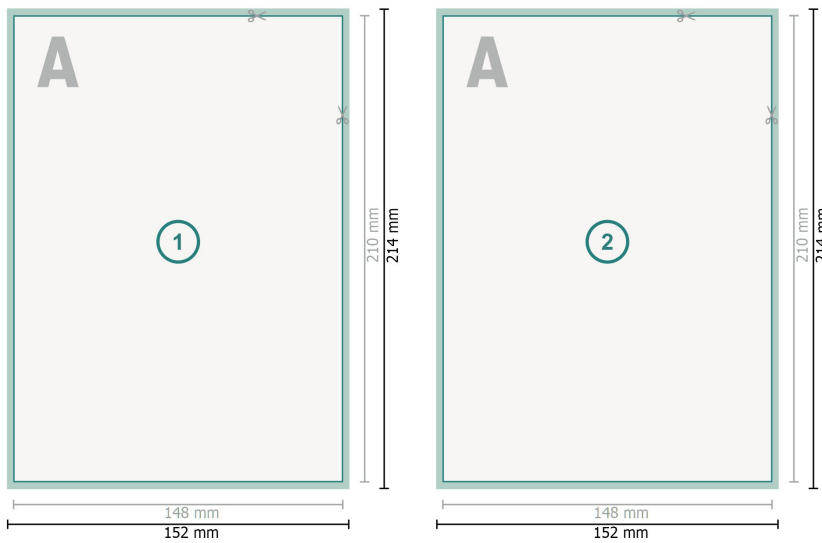

# Postcards with spot hot foil stamping, A5

**Dataformat (incl. mm bleed):**

15,2 x 21,4 cm

**bleed:**

mm

**Trimmed size:**

14,8 x 21 cm

**Safety margin:**

4 mm

Maintaining space between the text/information and the edge of the trimmed format prevents undesirable cuts.

**Explanation of symbols**

 Bleed

 Reading direction

 Trimmed size

 Data format

**Please note:**

Allow for trim allowance and safety margin according to instructions.

Arrange background graphics, images or graphics up to the edge of the data format.

Tolerances may occur during production due to cutting, punching and folding processes.