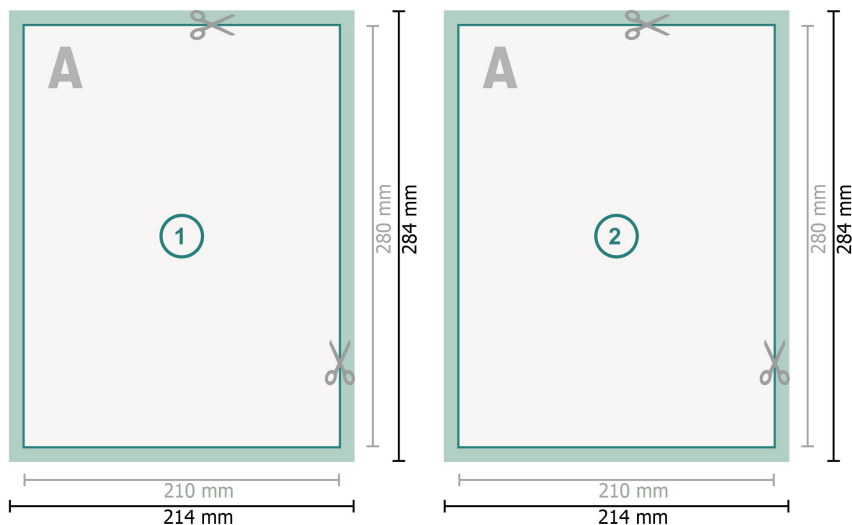

Postcards with spot hot foil stamping, 21 x 28 cm

Dataformat (incl. mm bleed):

21,4 x 28,4 cm

bleed:

mm

Trimmed size:

21 x 28 cm

Safety margin:

4 mm

Maintaining space between the text/information and the edge of the trimmed format prevents undesirable cuts.

Explanation of symbols

 Bleed

 Reading direction

 Trimmed size

 Data format

Please note:

Allow for trim allowance and safety margin according to instructions.

Arrange background graphics, images or graphics up to the edge of the data format.

Tolerances may occur during production due to cutting, punching and folding processes.