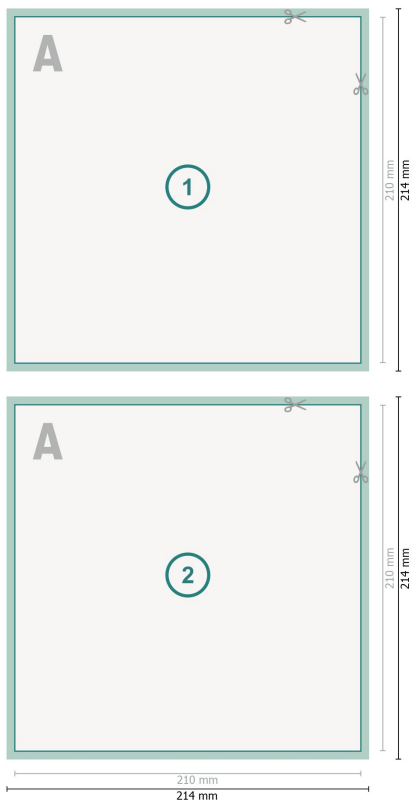

Postcards with spot hot foil stamping, A4-Square

**Dataformat (incl. mm bleed):**

21,4 x 21,4 cm

bleed:

mm

Trimmed size:

21 x 21 cm

Safety margin:

4 mm

Maintaining space between the text/information and the edge of the trimmed format prevents undesirable cuts.

Explanation of symbols

 Bleed

 Reading direction

 Trimmed size

 Data format

Please note:

Allow for trim allowance and safety margin according to instructions.

Arrange background graphics, images or graphics up to the edge of the data format.

Tolerances may occur during production due to cutting, punching and folding processes.