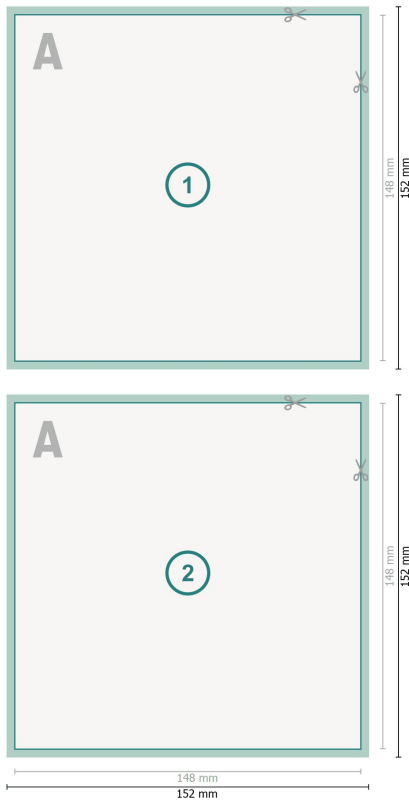

Postcards with spot hot foil stamping, A5-Square

Dataformat (incl. mm bleed):
15,2 x 15,2 cm

bleed:
mm

Trimmed size:
14,8 x 14,8 cm

Safety margin:
4 mm

Maintaining space between the text/information and the edge of the trimmed format prevents undesirable cuts.

Explanation of symbols

 Bleed

 Reading direction

 Trimmed size

 Data format

Please note:

Allow for trim allowance and safety margin according to instructions.

Arrange background graphics, images or graphics up to the edge of the data format.

Tolerances may occur during production due to cutting, punching and folding processes.

Printing data: Instructions and templates can be found under the menu item *Printing data* at www.onlineprinters.co.uk