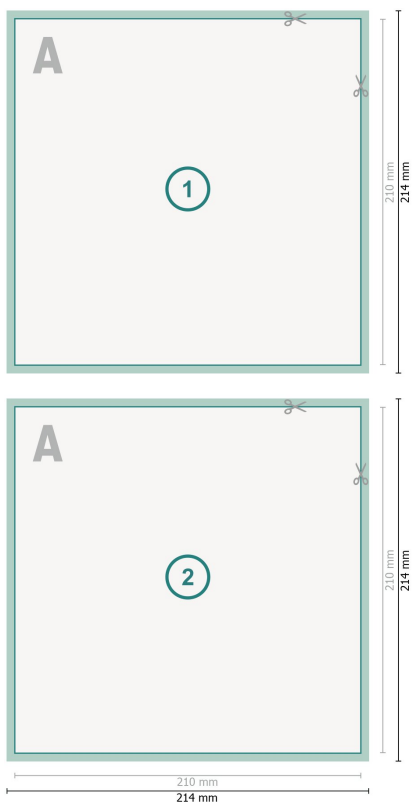

Postcards with spot relief varnish, A4-Square

Dataformat (incl. mm bleed):

21,4 x 21,4 cm

bleed:

mm

Trimmed size:

21 x 21 cm

Safety margin:

4 mm

Maintaining space between the text/information and the edge of the trimmed format prevents undesirable cuts.

Explanation of symbols

 Bleed

 Reading direction

 Trimmed size

 Data format

Please note:

Allow for trim allowance and safety margin according to instructions.

Arrange background graphics, images or graphics up to the edge of the data format.

Tolerances may occur during production due to cutting, punching and folding processes.