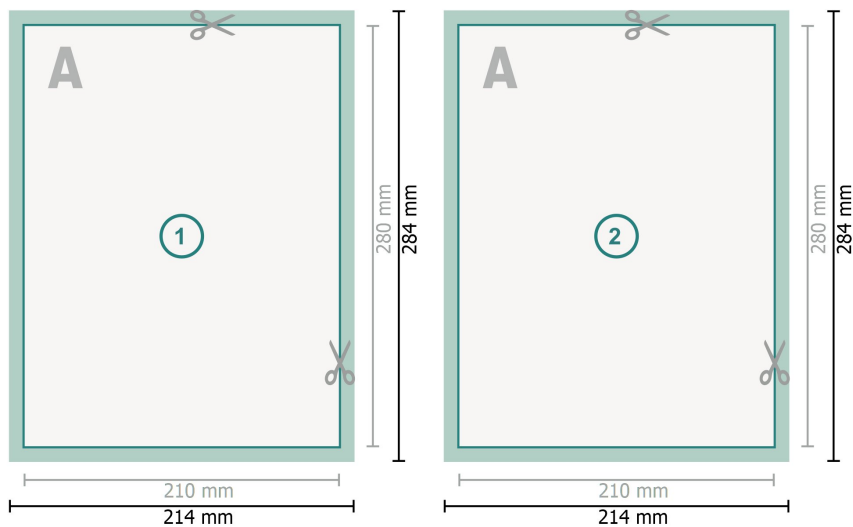

# Postcards with spot UV varnish, 21 x 28 cm

## Dataformat (incl. mm bleed):

21,4 x 28,4 cm

## Trimmed size:

21 x 28 cm

## Safety margin:

4 mm

Maintaining space between the text/information and the edge of the trimmed format prevents undesirable cuts.