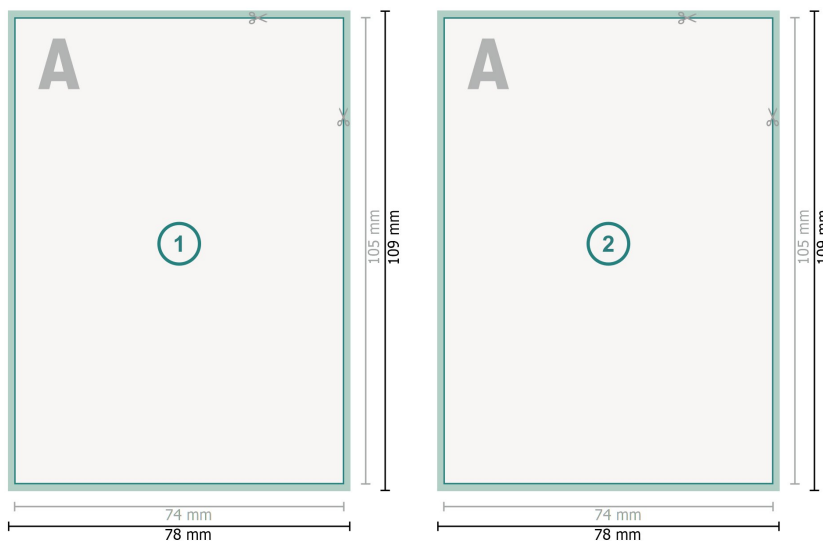

Postcards with spot relief varnish, A7

Dataformat (incl. mm bleed):

7,8 x 10,9 cm

bleed:

mm

Trimmed size:

7,4 x 10,5 cm

Safety margin:

4 mm

Maintaining space between the text/information and the edge of the trimmed format prevents undesirable cuts.

Explanation of symbols

 Bleed

 Reading direction

 Trimmed size

 Data format

Please note:

Allow for trim allowance and safety margin according to instructions.

Arrange background graphics, images or graphics up to the edge of the data format.

Tolerances may occur during production due to cutting, punching and folding processes.