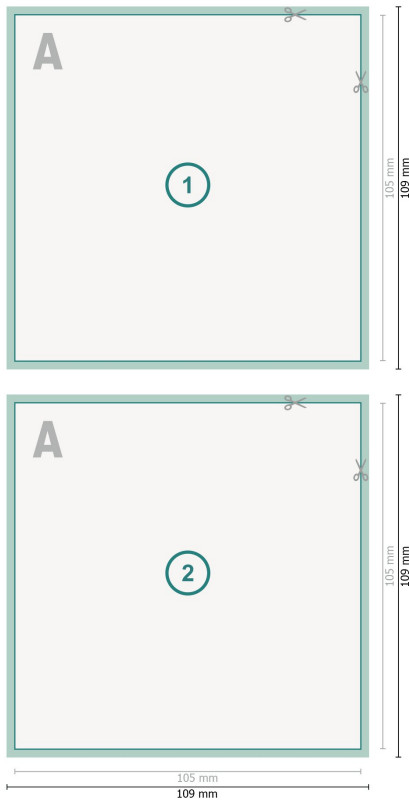

# Postcards with spot hot foil stamping, A6-Square

**Dataformat (incl. mm bleed):**

10,9 x 10,9 cm

**bleed:**

mm

**Trimmed size:**

10,5 x 10,5 cm

**Safety margin:**

4 mm

Maintaining space between the text/information and the edge of the trimmed format prevents undesirable cuts.

## Explanation of symbols

 Bleed

 Reading direction

 Trimmed size

 Data format

## Please note:

Allow for trim allowance and safety margin according to instructions.

Arrange background graphics, images or graphics up to the edge of the data format.

Tolerances may occur during production due to cutting, punching and folding processes.