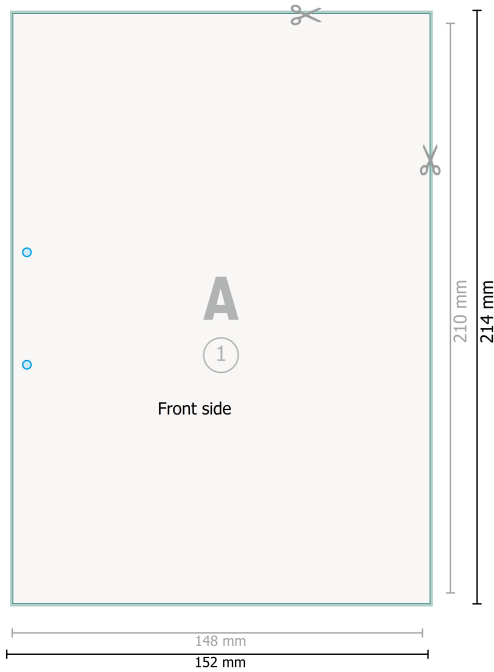

Letterheads, A5, printed on both sides

Optional drilled holes

Dataformat (incl. 2 mm bleed):
15,2 x 21,4 cm

bleed:
2 mm

Trimmed size:
14,8 x 21 cm

Safety margin:
4 mm

Maintaining space between the text/information and the edge of the trimmed format prevents undesirable cuts.

Explanation of symbols

 Bleed

 Reading direction

 Trimmed size

 Data format

Please note:

Allow for trim allowance and safety margin according to instructions.

Arrange background graphics, images or graphics up to the edge of the data format.

Tolerances may occur during production due to cutting, punching and folding processes.

Printing data: Instructions and templates can be found under the menu item *Printing data* at www.onlineprinters.co.uk