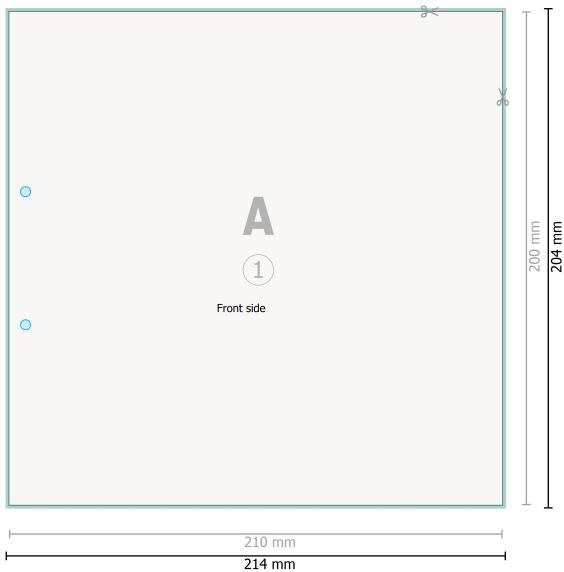

# Letterheads, 21 x 20 cm, printed on both sides

Optional drilled holes

## Dataformat (incl. 2 mm bleed):

21,4 x 20,4 cm

## bleed:

2 mm

## Trimmed size:

21 x 20 cm