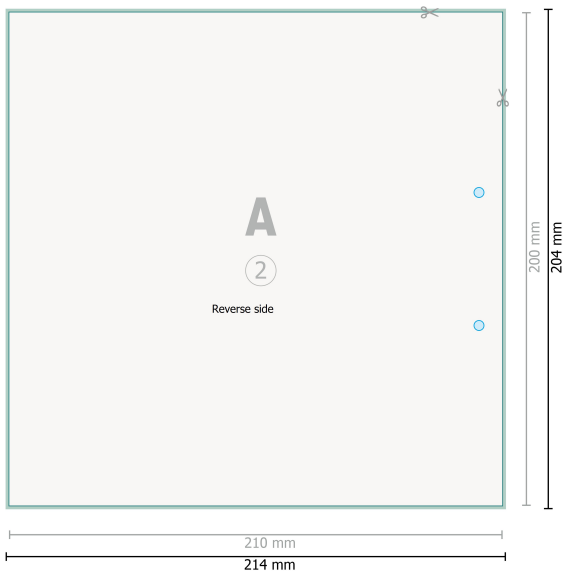

# Letterheads, 21 x 20 cm, printed on both sides

Optional drilled holes

## Dataformat (incl. 2 mm bleed):

21,4 x 20,4 cm

## bleed:

2 mm

## Trimmed size:

21 x 20 cm