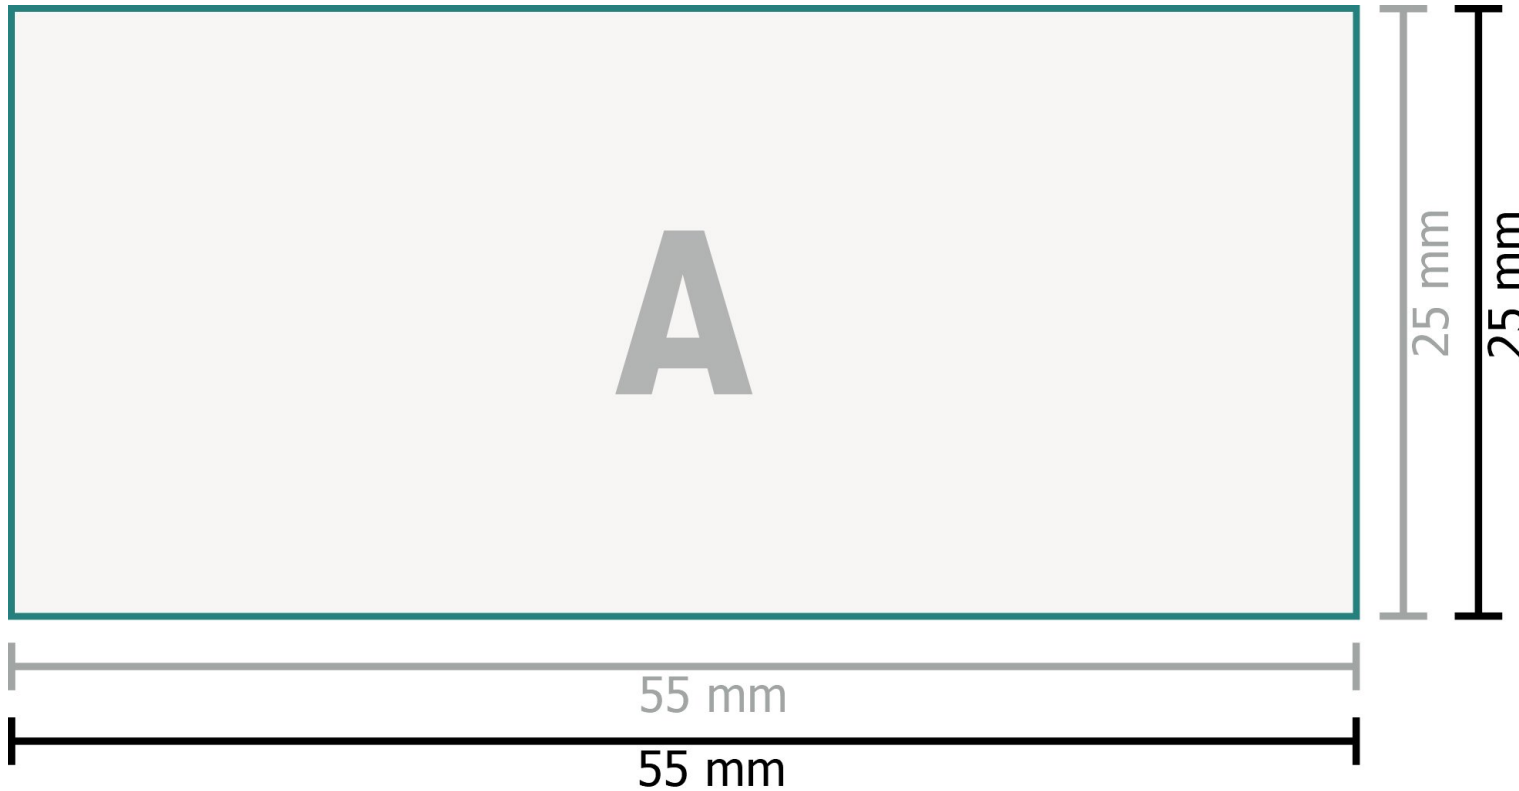

# Multi-packs Trodat Professional stamp 5204

**Data format:**  
5,5 x 2,5 in

**Safety margin:**  
1 mm

Maintaining space between the text/information and the edge of the trimmed format prevents undesirable cuts.

Texts, objects and graphs must be created in 100 % black, no grey scales

## Please note:

Allow for trim allowance and safety margin according to instructions.

Arrange background graphics, images or graphics up to the edge of the data format.

Tolerances may occur during production due to cutting, punching and folding processes.

## Explanation of symbols

**A** Reading direction

— Trimmed size

— Data format