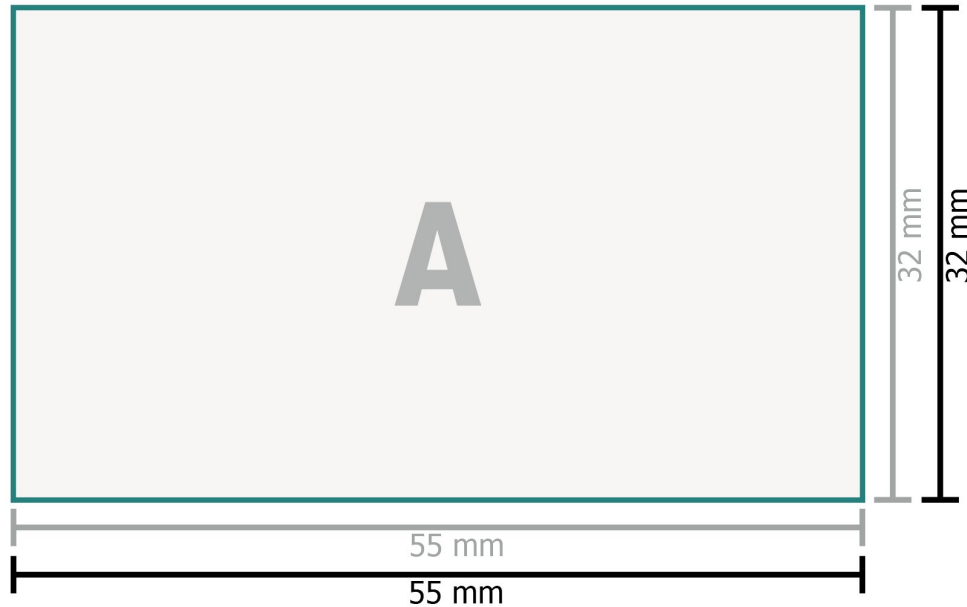

Multi-packs Trodat Professional stamp 5206

Texts, objects and graphs must be created in 100 % black, no grey scales

Data format:

5,5 x 3,2 in

Safety margin:

1 mm

Maintaining space between the text/information and the edge of the trimmed format prevents undesirable cuts.

Please note:

Allow for trim allowance and safety margin according to instructions.

Arrange background graphics, images or graphics up to the edge of the data format.

Tolerances may occur during production due to cutting, punching and folding processes.