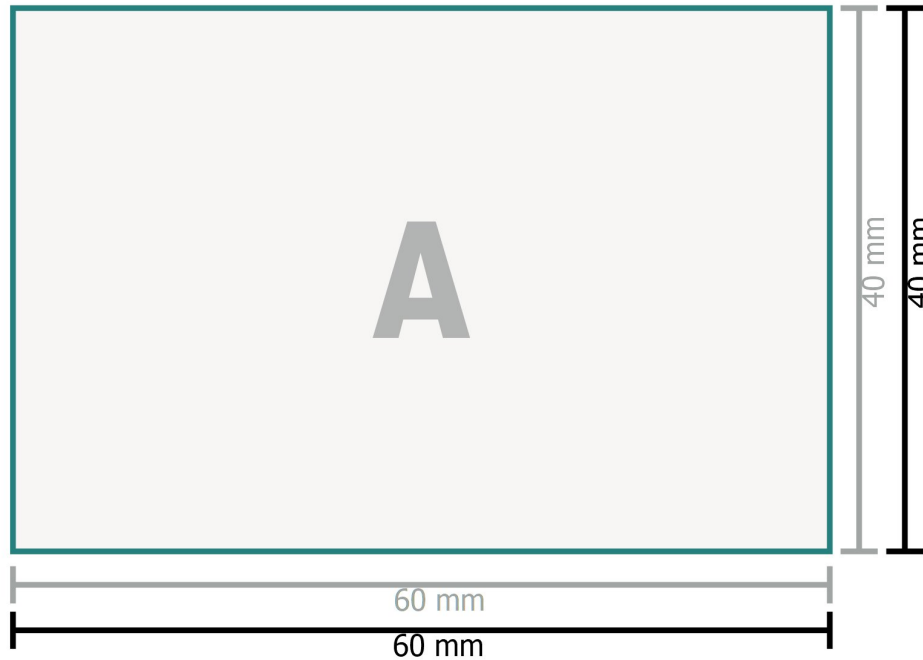

# Multi-packs Trodat Printy stamp 4927

## Data format:

6 x 4 in

## Safety margin:

1 mm

Maintaining space between the text/information and the edge of the trimmed format prevents undesirable cuts.

Texts, objects and graphs must be created in 100 % black, no grey scales

## Explanation of symbols

**A** Reading direction

— Trimmed size

— Data format