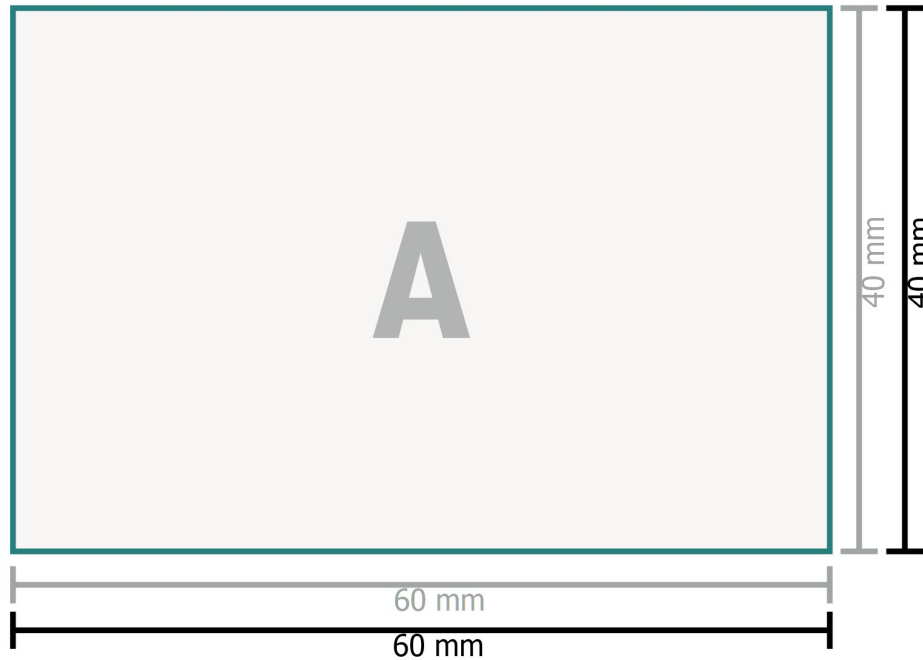

Multi-packs Trodat Professional stamp 5274

Data format:

6 x 4 in

Safety margin:

1 mm

Maintaining space between the text/information and the edge of the trimmed format prevents undesirable cuts.

Texts, objects and graphs must be created in 100 % black, no grey scales

Please note:

Allow for trim allowance and safety margin according to instructions.

Arrange background graphics, images or graphics up to the edge of the data format.

Tolerances may occur during production due to cutting, punching and folding processes.