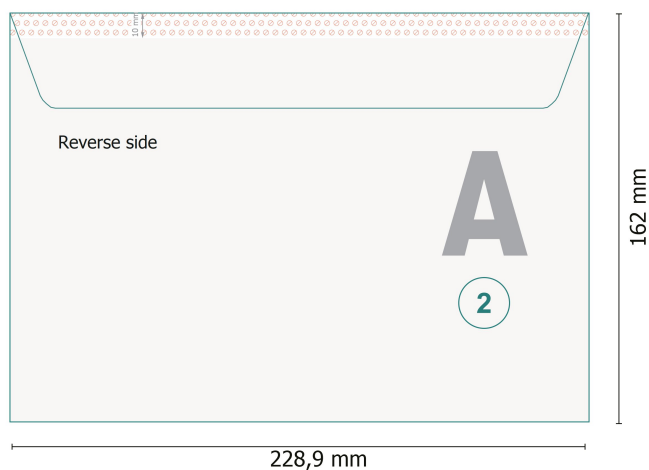

Envelopes, C5 with window left, 90 gsm offset paper

Dataformat (incl. 5 mm bleed):

22,89 x 16,2 cm

Trimmed size:

22,89 x 15,2 cm

Printable area:

22,9 x 15,2 cm

bleed:

5 mm

Safety margin:

4 mm

Maintaining space between the text/information and the edge of the trimmed format prevents undesirable cuts.

Explanation of symbols

 Bleed

 Reading direction

 Trimmed size

 Data format

 We will cut/perforate your product here

 Not printable

 Creasing/Folding

Please note:

Allow for trim allowance and safety margin according to instructions.

Arrange background graphics, images or graphics up to the edge of the data format.