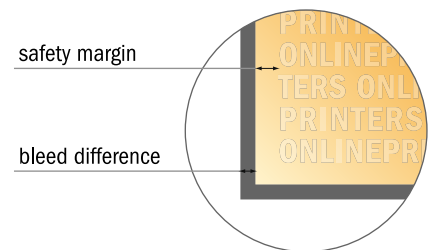

Stickers

DIN-A5 Half

- Data format (incl. 2.00 mm bleed):
7.60 x 21.40 cm

- Trimmed size:
7.20 x 21.00 cm

- **Safety margin**
Maintaining 4 mm space between the text/information and the edge of the trimmed format prevents undesirable cuts.

Please note:

- Allow for trim allowance and safety margin according to instructions.
- Arrange background graphics, images or graphics up to the edge of the data format.
- Tolerances may occur during production due to cutting, punching and folding processes.
- This sketch is not drawn to scale.
- Printing data: Instructions and templates can be found under the menu item "Printing data" at www.onlineprinters.com.