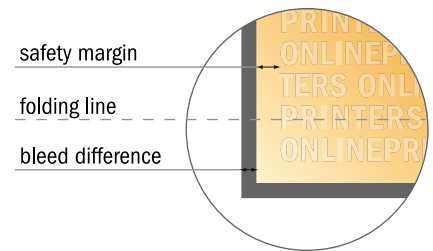

Folded Leaflets UV-coated Landscape

A4 • Single fold • 4 pages

- Data format (incl. 2.00 mm bleed): 59.80 x 21.40 cm
- Trimmed size (open): 59.40 x 21.00 cm
- Trimmed size (closed): 29.70 x 21.00 cm

- **Safety margin**
Maintaining 4 mm space between the text/information and the edge of the trimmed format prevents undesirable cuts.

Please note:

- Allow for trim allowance and safety margin according to instructions.
- Arrange background graphics, images or graphics up to the edge of the data format.
- Tolerances may occur during production due to cutting, punching and folding processes.
- This sketch is not drawn to scale.
- Printing data: Instructions and templates can be found under the menu item "Printing data" at www.onlineprinters.com.