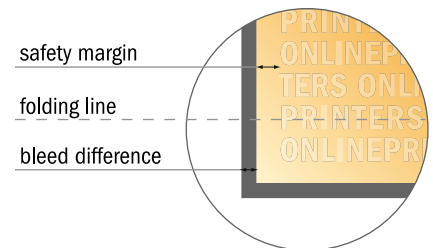

Folded Leaflets UV-coated Landscape

A4 • Single fold • 4 pages

- Data format (incl. 2.00 mm bleed): 59.80 x 21.40 cm
- Trimmed size (open): 59.40 x 21.00 cm
- Trimmed size (closed): 29.70 x 21.00 cm

- **Safety margin**
Maintaining 4 mm space between the text/information and the edge of the trimmed format prevents undesirable cuts.

Please note:

- Allow for trim allowance and safety margin according to instructions.
- Arrange background graphics, images or graphics up to the edge of the data format.
- Tolerances may occur during production due to cutting, punching and folding processes.
- This sketch is not drawn to scale.
- Printing data: Instructions and templates can be found under the menu item "Printing data" at www.onlineprinters.com.