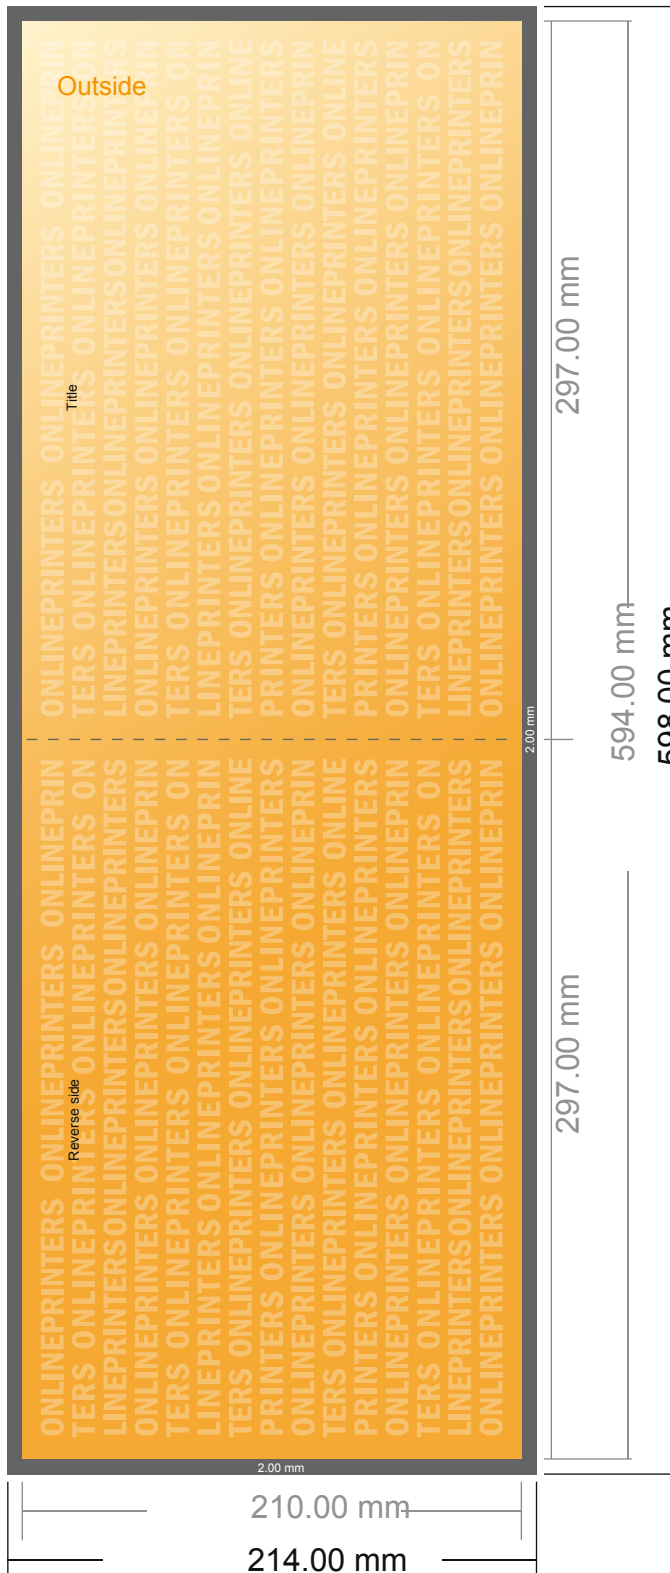

Folded Leaflets UV-coated Landscape

A4 • Single fold • 4 pages

- Data format (incl. 2.00 mm bleed): 59.80 x 21.40 cm
- Trimmed size (open): 59.40 x 21.00 cm
- Trimmed size (closed): 29.70 x 21.00 cm

- **Safety margin**
Maintaining 4 mm space between the text/information and the edge of the trimmed format prevents undesirable cuts.

Please note:

- Allow for trim allowance and safety margin according to instructions.
- Arrange background graphics, images or graphics up to the edge of the data format.
- Tolerances may occur during production due to cutting, punching and folding processes.
- This sketch is not drawn to scale.
- Printing data: Instructions and templates can be found under the menu item "Printing data" at www.onlineprinters.com.