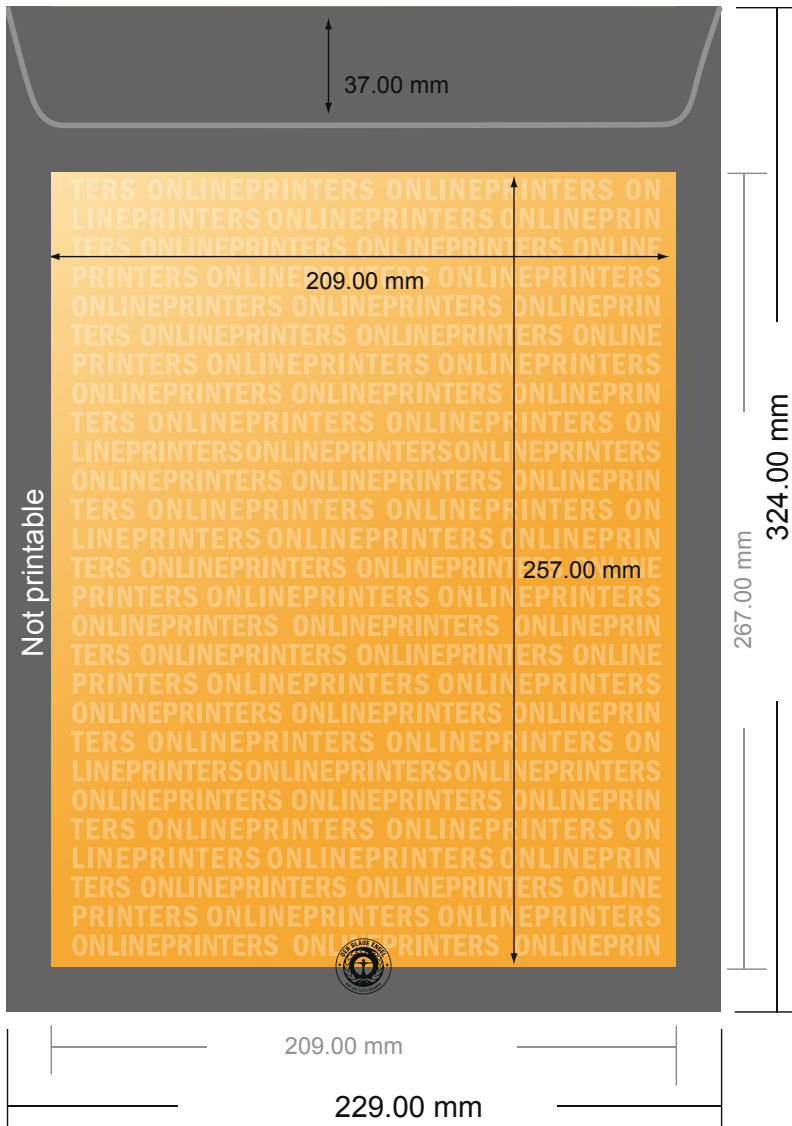

Mailers

DIN-C4 • Recycled paper with window

- Trimmed size: 22.90 x 32.40 cm

- Printable area: 20.90 x 30.40 cm

- **Safety margin**
Maintaining 4 mm space between the text/information and the edge of the trimmed format prevents undesirable cuts.

Please note:

- Allow for trim allowance and safety margin according to instructions.
- Arrange background graphics, images or graphics up to the edge of the data format.
- Tolerances may occur during production due to cutting, punching and folding processes.
- This sketch is not drawn to scale.
- Printing data: Instructions and templates can be found under the menu item "Printing data" at www.onlineprinters.com.

Mailers

DIN-C4 • Recycled paper with window

- **Trimmed size:**
22.90 x 32.40 cm
- **Printable area:**
20.90 x 30.40 cm
- **Safety margin**
Maintaining 4 mm space between the text/information and the edge of the trimmed format prevents undesirable cuts.