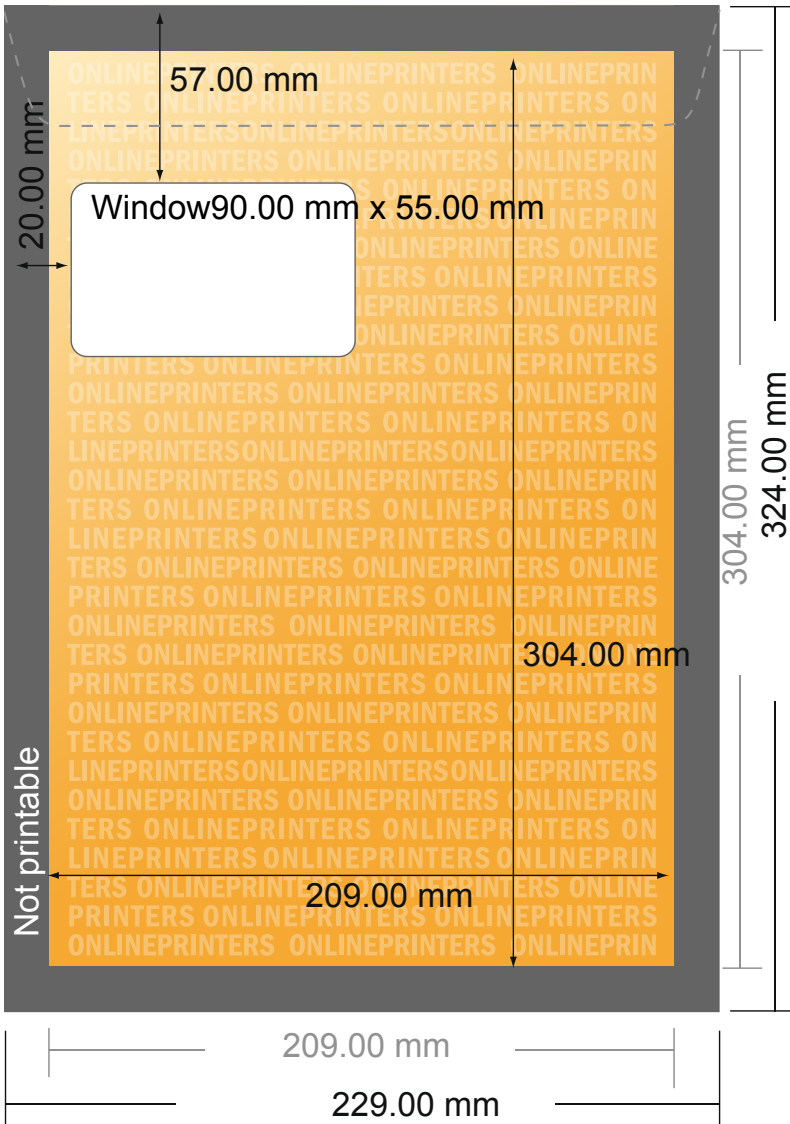

Mailers

DIN-C4 • Recycled paper with window

- Trimmed size: 22.90 x 32.40 cm

- Printable area: 20.90 x 30.40 cm

- **Safety margin**
Maintaining 4 mm space between the text/information and the edge of the trimmed format prevents undesirable cuts.

Please note:

- Allow for trim allowance and safety margin according to instructions.
- Arrange background graphics, images or graphics up to the edge of the data format.
- Tolerances may occur during production due to cutting, punching and folding processes.
- This sketch is not drawn to scale.
- Printing data: Instructions and templates can be found under the menu item "Printing data" at www.onlineprinters.com.

Mailers

DIN-C4 • Recycled paper with window

- **Trimmed size:**
22.90 x 32.40 cm
- **Printable area:**
20.90 x 30.40 cm
- **Safety margin**
Maintaining 4 mm space between the text/information and the edge of the trimmed format prevents undesirable cuts.