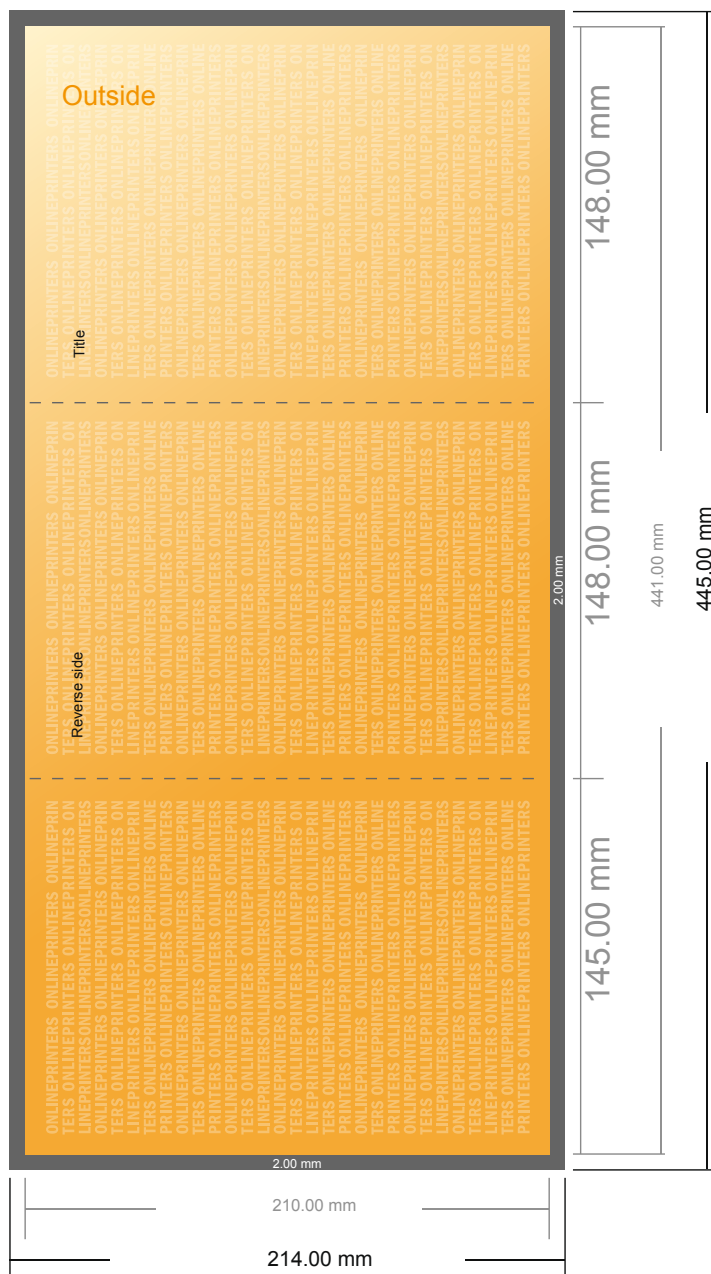

Folded Leaflets UV-coated Portrait

A5 • Letter fold • 6 pages

- Data format
(incl. 2.00 mm bleed):
44.50 x 21.40 cm
- Trimmed size (open):
44.10 x 21.00 cm
- Trimmed size (closed):
14.80 x 21.00 cm

- **Safety margin**
Maintaining 4 mm space between the text/information and the edge of the trimmed format prevents undesirable cuts.

Please note:

- Allow for trim allowance and safety margin according to instructions.
- Arrange background graphics, images or graphics up to the edge of the data format.
- Tolerances may occur during production due to cutting, punching and folding processes.
- This sketch is not drawn to scale.
- Printing data: Instructions and templates can be found under the menu item "Printing data" at www.onlineprinters.com.