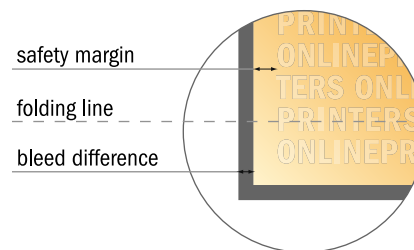

Folded Leaflets UV-coated Portrait

A5 • Letter fold • 6 pages

- Data format
(incl. 2.00 mm bleed):
44.50 x 21.40 cm
- Trimmed size (open):
44.10 x 21.00 cm
- Trimmed size (closed):
14.80 x 21.00 cm

- **Safety margin**
Maintaining 4 mm space between the text/information and the edge of the trimmed format prevents undesirable cuts.

Please note:

- Allow for trim allowance and safety margin according to instructions.
- Arrange background graphics, images or graphics up to the edge of the data format.
- Tolerances may occur during production due to cutting, punching and folding processes.
- This sketch is not drawn to scale.
- Printing data: Instructions and templates can be found under the menu item "Printing data" at www.onlineprinters.com.