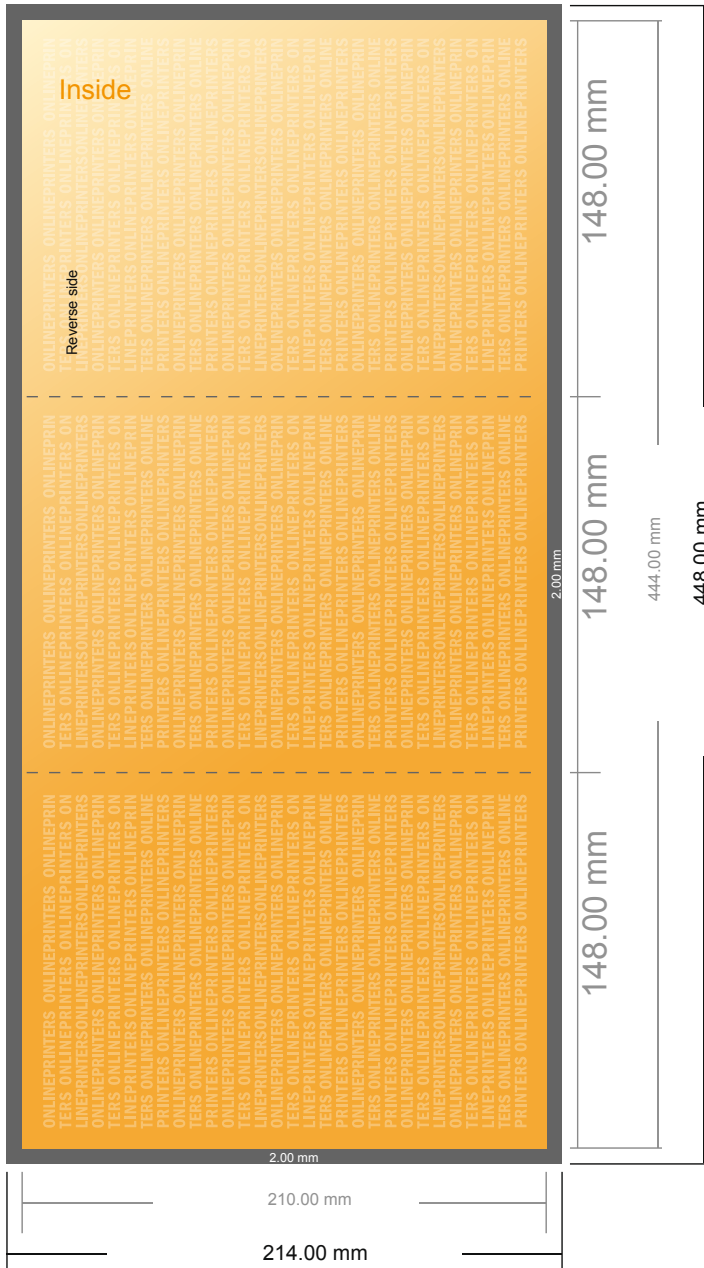

Folded Leaflets UV-coated Portrait

A5 • Accordion fold • 6 pages

- Data format (incl. 2.00 mm bleed): 44.80 x 21.40 cm
- Trimmed size (open): 44.40 x 21.00 cm
- Trimmed size (closed): 14.80 x 21.00 cm

■ **Safety margin**
 Maintaining 4 mm space between the text/information and the edge of the trimmed format prevents undesirable cuts.

Please note:

- Allow for trim allowance and safety margin according to instructions.
- Arrange background graphics, images or graphics up to the edge of the data format.
- Tolerances may occur during production due to cutting, punching and folding processes.
- This sketch is not drawn to scale.
- Printing data: Instructions and templates can be found under the menu item "Printing data" at www.onlineprinters.com.

Folded Leaflets UV-coated Portrait

A5 • Accordion fold • 6 pages

- Data format (incl. 2.00 mm bleed): 44.80 x 21.40 cm
- Trimmed size (open): 44.40 x 21.00 cm
- Trimmed size (closed): 14.80 x 21.00 cm

▪ **Safety margin**
 Maintaining 4 mm space between the text/information and the edge of the trimmed format prevents undesirable cuts.