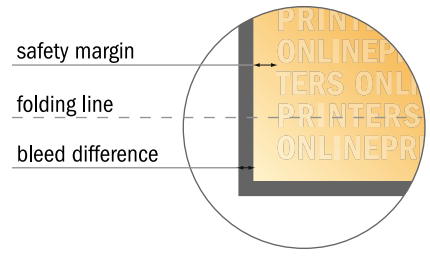

Folded Leaflets UV-coated Portrait

A5 • Accordion fold • 6 pages

- Data format (incl. 2.00 mm bleed): 44.80 x 21.40 cm
- Trimmed size (open): 44.40 x 21.00 cm
- Trimmed size (closed): 14.80 x 21.00 cm

■ **Safety margin**
 Maintaining 4 mm space between the text/information and the edge of the trimmed format prevents undesirable cuts.

Please note:

- Allow for trim allowance and safety margin according to instructions.
- Arrange background graphics, images or graphics up to the edge of the data format.
- Tolerances may occur during production due to cutting, punching and folding processes.
- This sketch is not drawn to scale.
- Printing data: Instructions and templates can be found under the menu item "Printing data" at www.onlineprinters.com.

Folded Leaflets UV-coated Portrait

A5 • Accordion fold • 6 pages

- Data format (incl. 2.00 mm bleed): 44.80 x 21.40 cm
- Trimmed size (open): 44.40 x 21.00 cm
- Trimmed size (closed): 14.80 x 21.00 cm

▪ **Safety margin**
 Maintaining 4 mm space between the text/information and the edge of the trimmed format prevents undesirable cuts.