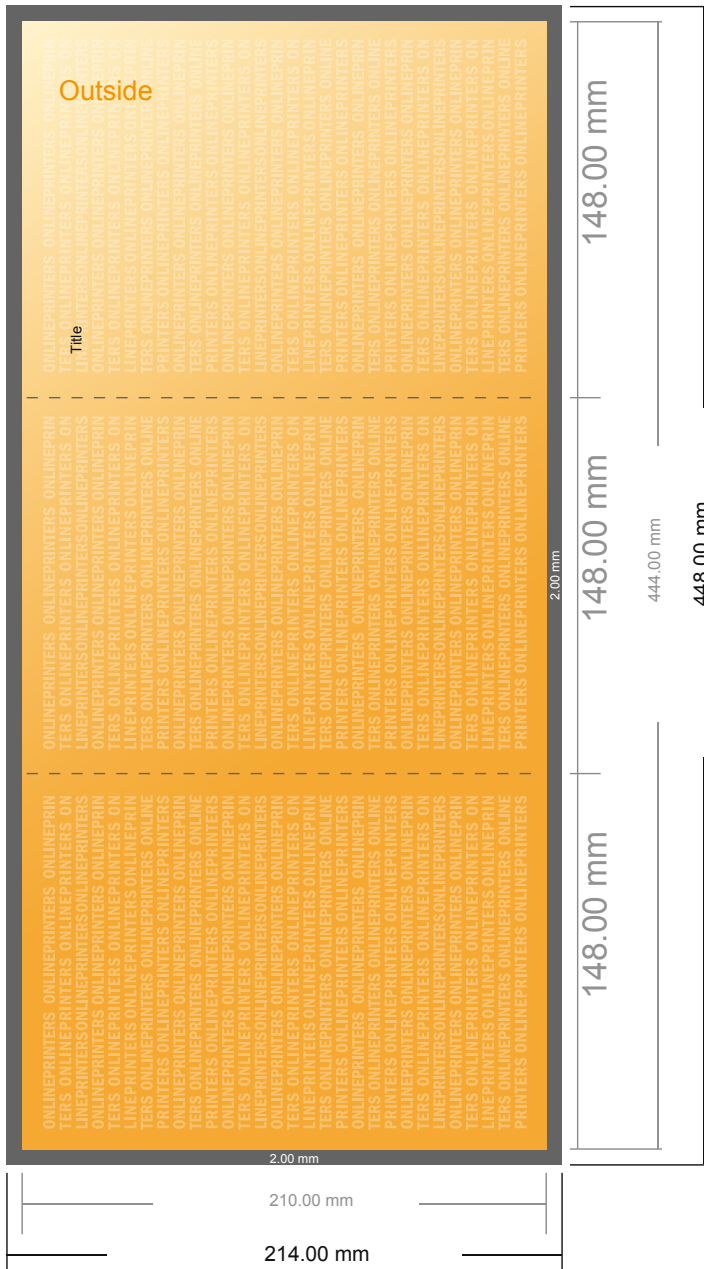

Folded Leaflets UV-coated Portrait

A5 • Accordion fold • 6 pages

- Data format (incl. 2.00 mm bleed): 44.80 x 21.40 cm
- Trimmed size (open): 44.40 x 21.00 cm
- Trimmed size (closed): 14.80 x 21.00 cm

■ **Safety margin**
 Maintaining 4 mm space between the text/information and the edge of the trimmed format prevents undesirable cuts.

Please note:

- Allow for trim allowance and safety margin according to instructions.
- Arrange background graphics, images or graphics up to the edge of the data format.
- Tolerances may occur during production due to cutting, punching and folding processes.
- This sketch is not drawn to scale.
- Printing data: Instructions and templates can be found under the menu item "Printing data" at www.onlineprinters.com.

Folded Leaflets UV-coated Portrait

A5 • Accordion fold • 6 pages

- Data format (incl. 2.00 mm bleed): 44.80 x 21.40 cm
- Trimmed size (open): 44.40 x 21.00 cm
- Trimmed size (closed): 14.80 x 21.00 cm

▪ **Safety margin**
 Maintaining 4 mm space between the text/information and the edge of the trimmed format prevents undesirable cuts.