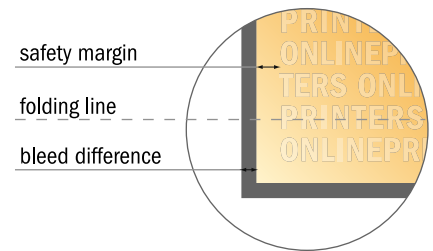

Folded Leaflets UV-coated Portrait

A5 • Accordion fold • 6 pages

- Data format (incl. 2.00 mm bleed): 44.80 x 21.40 cm
- Trimmed size (open): 44.40 x 21.00 cm
- Trimmed size (closed): 14.80 x 21.00 cm

■ **Safety margin**
 Maintaining 4 mm space between the text/information and the edge of the trimmed format prevents undesirable cuts.

Please note:

- Allow for trim allowance and safety margin according to instructions.
- Arrange background graphics, images or graphics up to the edge of the data format.
- Tolerances may occur during production due to cutting, punching and folding processes.
- This sketch is not drawn to scale.
- Printing data: Instructions and templates can be found under the menu item "Printing data" at www.onlineprinters.com.

Folded Leaflets UV-coated Portrait

A5 • Accordion fold • 6 pages

- Data format (incl. 2.00 mm bleed): 44.80 x 21.40 cm
- Trimmed size (open): 44.40 x 21.00 cm
- Trimmed size (closed): 14.80 x 21.00 cm

▪ **Safety margin**
 Maintaining 4 mm space between the text/information and the edge of the trimmed format prevents undesirable cuts.