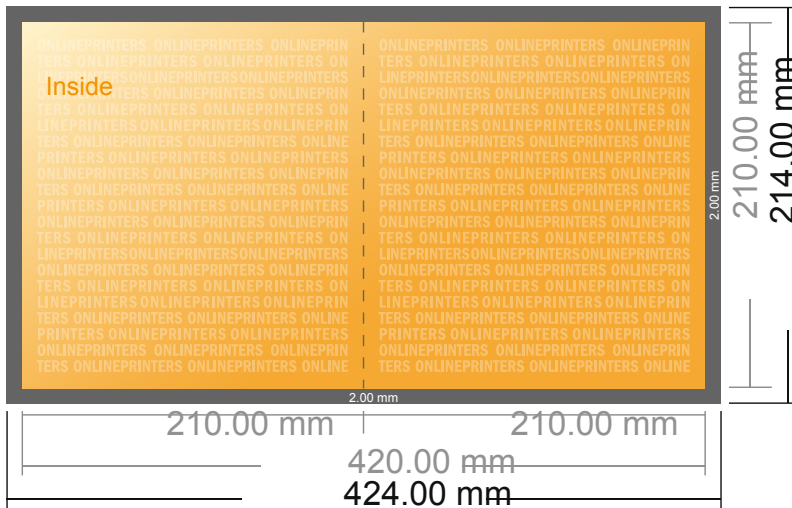

Folded Leaflets UV-coated Portrait

A4-Square • Single fold • 4 pages

- Data format (incl. 2.00 mm bleed): 42.40 x 21.40 cm
- Trimmed size (open): 42.00 x 21.00 cm
- Trimmed size (closed): 21.00 x 21.00 cm
- **Safety margin**
Maintaining 4 mm space between the text/information and the edge of the trimmed format prevents undesirable cuts.

Please note:

- Allow for trim allowance and safety margin according to instructions.
- Arrange background graphics, images or graphics up to the edge of the data format.
- Tolerances may occur during production due to cutting, punching and folding processes.
- This sketch is not drawn to scale.
- Printing data: Instructions and templates can be found under the menu item "Printing data" at www.onlineprinters.com.