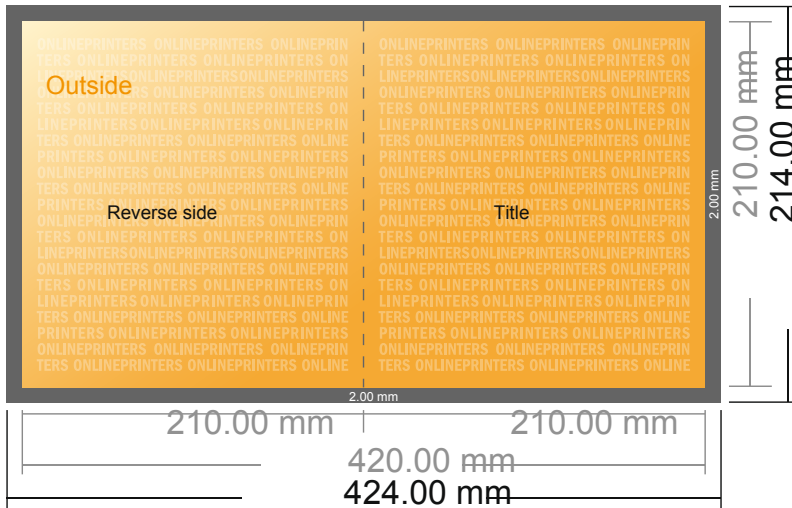

Folded Leaflets UV-coated Portrait

A4-Square • Single fold • 4 pages

- Data format (incl. 2.00 mm bleed): 42.40 x 21.40 cm
- Trimmed size (open): 42.00 x 21.00 cm
- Trimmed size (closed): 21.00 x 21.00 cm
- **Safety margin**
Maintaining 4 mm space between the text/information and the edge of the trimmed format prevents undesirable cuts.

Please note:

- Allow for trim allowance and safety margin according to instructions.
- Arrange background graphics, images or graphics up to the edge of the data format.
- Tolerances may occur during production due to cutting, punching and folding processes.
- This sketch is not drawn to scale.
- Printing data: Instructions and templates can be found under the menu item "Printing data" at www.onlineprinters.com.