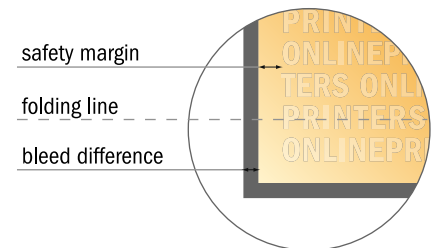

Folded Leaflets UV-coated Portrait

A4-Square • Single fold • 4 pages

- Data format (incl. 2.00 mm bleed): 42.40 x 21.40 cm
- Trimmed size (open): 42.00 x 21.00 cm
- Trimmed size (closed): 21.00 x 21.00 cm
- **Safety margin**
Maintaining 4 mm space between the text/information and the edge of the trimmed format prevents undesirable cuts.

Please note:

- Allow for trim allowance and safety margin according to instructions.
- Arrange background graphics, images or graphics up to the edge of the data format.
- Tolerances may occur during production due to cutting, punching and folding processes.
- This sketch is not drawn to scale.
- Printing data: Instructions and templates can be found under the menu item "Printing data" at www.onlineprinters.com.