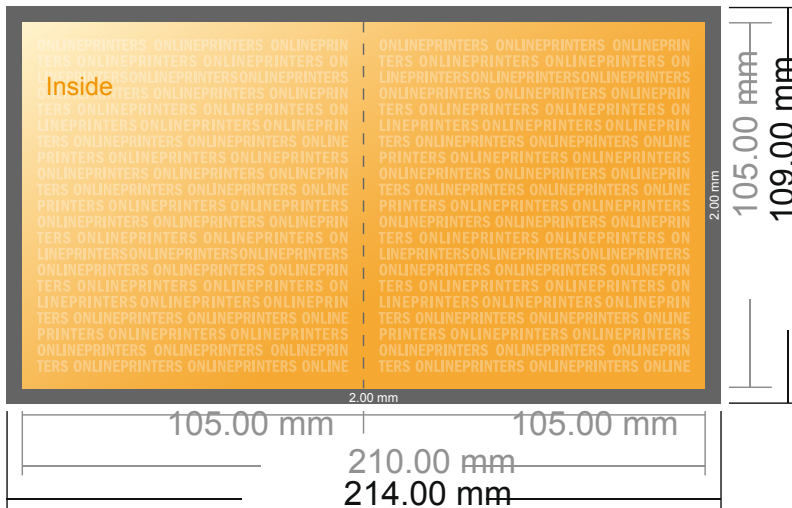

Folded Leaflets UV-coated Portrait

A6-Square • Single fold • 4 pages

- Data format (incl. 2.00 mm bleed): 21.40 x 10.90 cm
- Trimmed size (open): 21.00 x 10.50 cm
- Trimmed size (closed): 10.50 x 10.50 cm
- **Safety margin**
Maintaining 4 mm space between the text/information and the edge of the trimmed format prevents undesirable cuts.

Please note:

- Allow for trim allowance and safety margin according to instructions.
- Arrange background graphics, images or graphics up to the edge of the data format.
- Tolerances may occur during production due to cutting, punching and folding processes.
- This sketch is not drawn to scale.
- Printing data: Instructions and templates can be found under the menu item "Printing data" at www.onlineprinters.com.