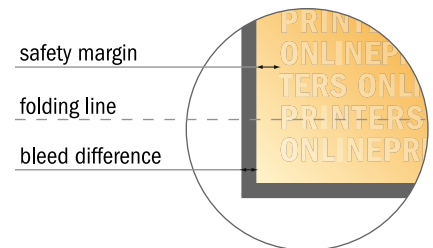

Folded Leaflets UV-coated Portrait

A6-Square • Single fold • 4 pages

- Data format (incl. 2.00 mm bleed): 21.40 x 10.90 cm
- Trimmed size (open): 21.00 x 10.50 cm
- Trimmed size (closed): 10.50 x 10.50 cm
- **Safety margin**
Maintaining 4 mm space between the text/information and the edge of the trimmed format prevents undesirable cuts.

Please note:

- Allow for trim allowance and safety margin according to instructions.
- Arrange background graphics, images or graphics up to the edge of the data format.
- Tolerances may occur during production due to cutting, punching and folding processes.
- This sketch is not drawn to scale.
- Printing data: Instructions and templates can be found under the menu item "Printing data" at www.onlineprinters.com.