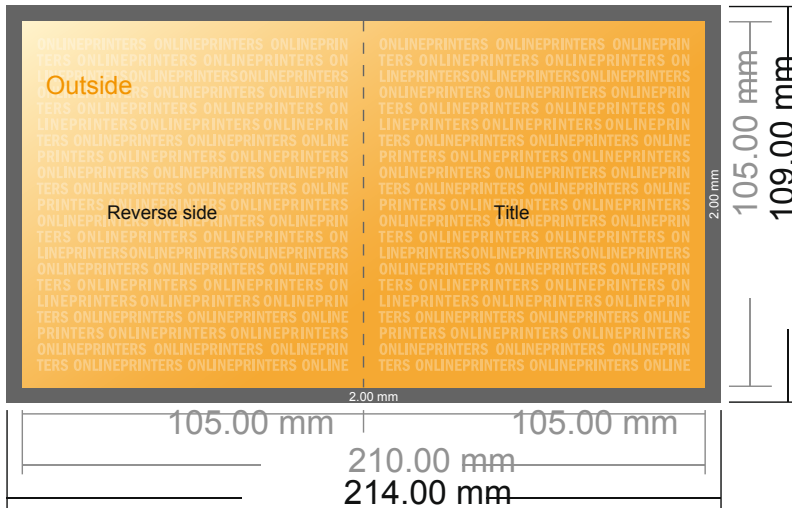

Folded Leaflets UV-coated Portrait

A6-Square • Single fold • 4 pages

- Data format (incl. 2.00 mm bleed): 21.40 x 10.90 cm
- Trimmed size (open): 21.00 x 10.50 cm
- Trimmed size (closed): 10.50 x 10.50 cm
- **Safety margin**
Maintaining 4 mm space between the text/information and the edge of the trimmed format prevents undesirable cuts.

Please note:

- Allow for trim allowance and safety margin according to instructions.
- Arrange background graphics, images or graphics up to the edge of the data format.
- Tolerances may occur during production due to cutting, punching and folding processes.
- This sketch is not drawn to scale.
- Printing data: Instructions and templates can be found under the menu item "Printing data" at www.onlineprinters.com.