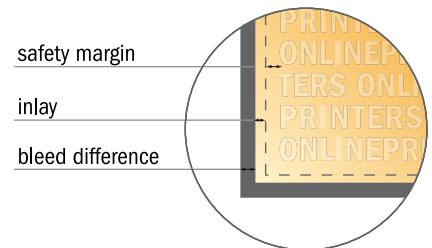

Flag for cantilever

120.0 x 400.0 cm

- Data format:
123.00 x 405.00 cm
- Trimmed size:
120.00 x 400.00 cm
- Visible area:
118.00 x 400.00 cm
- **Safety margin**
Maintaining 4 mm space between the text/information and the edge of the trimmed format prevents undesirable cuts.

Please note:

- Allow for trim allowance and safety margin according to instructions.
- Arrange background graphics, images or graphics up to the edge of the data format.
- Tolerances may occur during production due to cutting, punching and folding processes.
- This sketch is not drawn to scale.
- Printing data: Instructions and templates can be found under the menu item "Printing data" at www.onlineprinters.com.