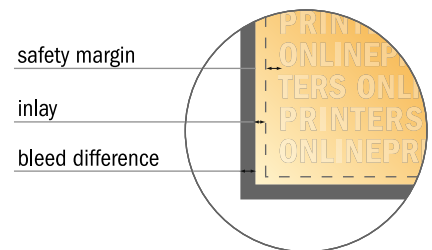

# Fabric Posters, print incl. aluminium profiles

A2 • Portrait

- Data format (incl. 10.00 mm inlay): 44.00 x 61.40 cm
- Trimmed size: 42.00 x 59.40 cm
- **Safety margin**  
Maintaining 4 mm space between the text/information and the edge of the trimmed format prevents undesirable cuts.

**Please note:**

- Allow for trim allowance and safety margin according to instructions.
- Arrange background graphics, images or graphics up to the edge of the data format.
- Tolerances may occur during production due to cutting, punching and folding processes.
- This sketch is not drawn to scale.
- Printing data: Instructions and templates can be found under the menu item "Printing data" at [www.onlineprinters.com](http://www.onlineprinters.com).