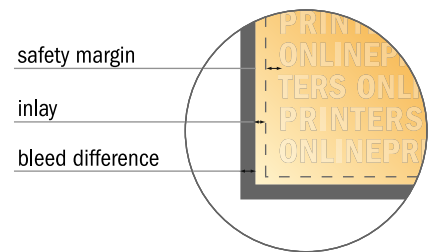

# Fabric Posters, print incl. aluminium profiles

DIN-B2 • Portrait

- Data format (incl. 10.00 mm inlay): 52.00 x 72.00 cm
- Trimmed size: 50.00 x 70.00 cm
- **Safety margin**  
Maintaining 4 mm space between the text/information and the edge of the trimmed format prevents undesirable cuts.

**Please note:**

- Allow for trim allowance and safety margin according to instructions.
- Arrange background graphics, images or graphics up to the edge of the data format.
- Tolerances may occur during production due to cutting, punching and folding processes.
- This sketch is not drawn to scale.
- Printing data: Instructions and templates can be found under the menu item "Printing data" at [www.onlineprinters.com](http://www.onlineprinters.com).