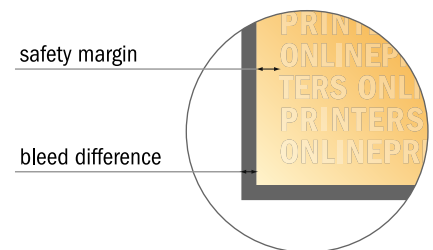

Ring Binders combined mechanism

A4 • 25 mm capacity - 4 binders

- Data format (incl. 16.00 mm bleed): 61.20 x 34.70 cm
- Trimmed size (open): 58.00 x 31.50 cm
- Trimmed size (closed): 29.00 x 31.50 x 3.40 cm

- **Safety margin**
Maintaining 4 mm space between the text/information and the edge of the trimmed format prevents undesirable cuts.

Please note:

- Allow for trim allowance and safety margin according to instructions.
- Arrange background graphics, images or graphics up to the edge of the data format.
- Tolerances may occur during production due to cutting, punching and folding processes.
- This sketch is not drawn to scale.
- Printing data: Instructions and templates can be found under the menu item "Printing data" at www.onlineprinters.com.