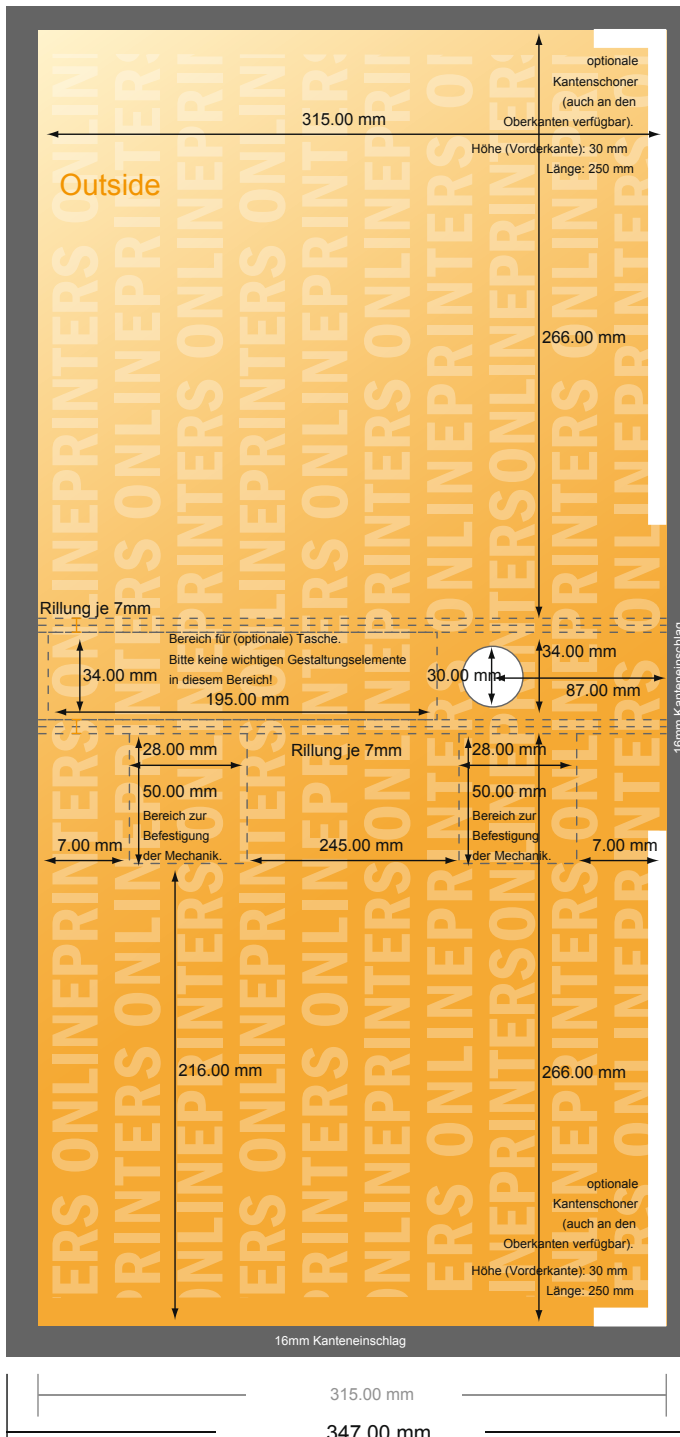

Ring Binders combined mechanism

A4 • 25 mm capacity - 4 binders

- Data format (incl. 16.00 mm bleed): 61.20 x 34.70 cm
- Trimmed size (open): 58.00 x 31.50 cm
- Trimmed size (closed): 29.00 x 31.50 x 3.40 cm

- **Safety margin**
Maintaining 4 mm space between the text/information and the edge of the trimmed format prevents undesirable cuts.

Please note:

- Allow for trim allowance and safety margin according to instructions.
- Arrange background graphics, images or graphics up to the edge of the data format.
- Tolerances may occur during production due to cutting, punching and folding processes.
- This sketch is not drawn to scale.
- Printing data: Instructions and templates can be found under the menu item "Printing data" at www.onlineprinters.com.