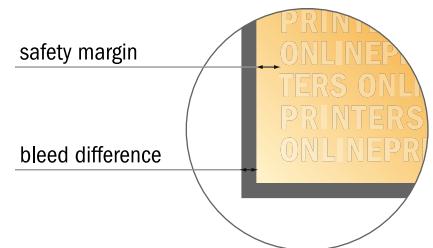

Ring Binders combined mechanism

A4 • 25 mm capacity - 4 binders

- Data format (incl. 16.00 mm bleed): 61.20 x 34.70 cm
- Trimmed size (open): 58.00 x 31.50 cm
- Trimmed size (closed): 29.00 x 31.50 x 3.40 cm

- **Safety margin**
Maintaining 4 mm space between the text/information and the edge of the trimmed format prevents undesirable cuts.

Please note:

- Allow for trim allowance and safety margin according to instructions.
- Arrange background graphics, images or graphics up to the edge of the data format.
- Tolerances may occur during production due to cutting, punching and folding processes.
- This sketch is not drawn to scale.
- Printing data: Instructions and templates can be found under the menu item "Printing data" at www.onlineprinters.com.