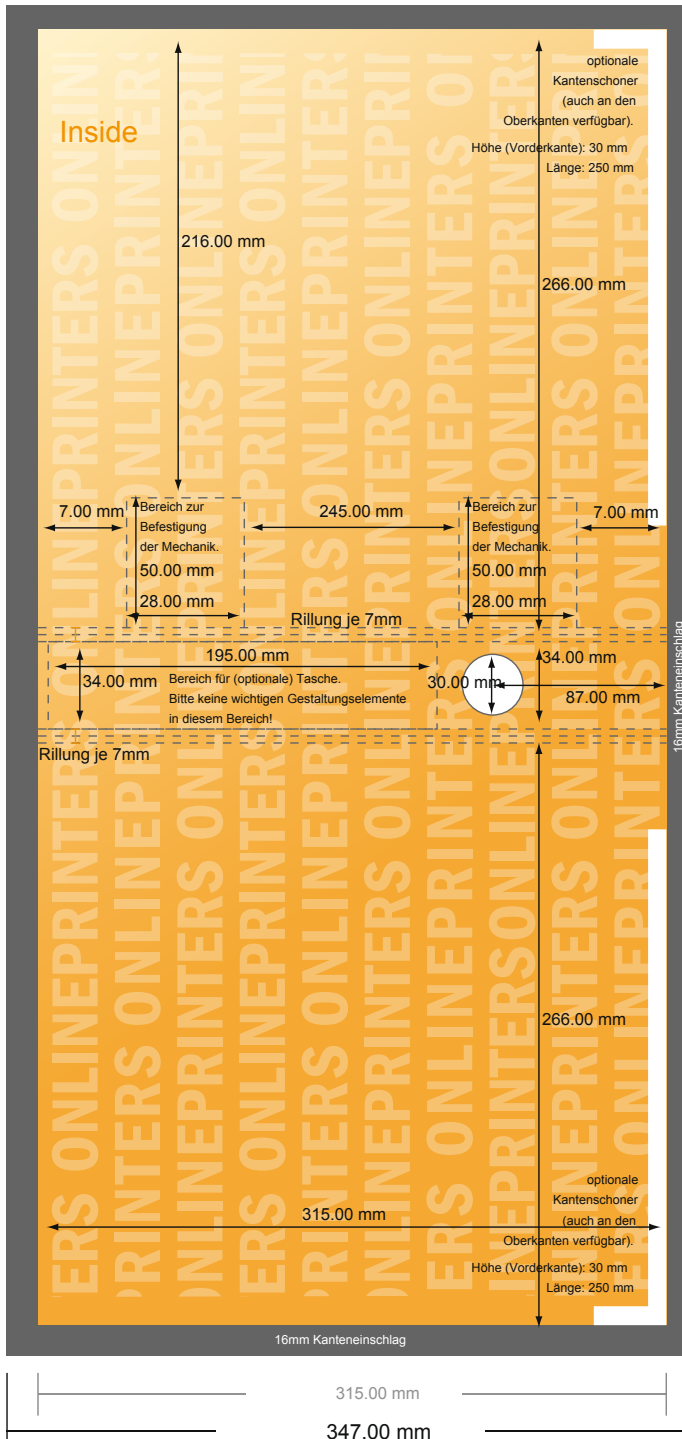

Ring Binders combined mechanism

A4 • 25 mm capacity - 4 binders

- Data format (incl. 16.00 mm bleed): 61.20 x 34.70 cm
- Trimmed size (open): 58.00 x 31.50 cm
- Trimmed size (closed): 29.00 x 31.50 x 3.40 cm

- **Safety margin**
Maintaining 4 mm space between the text/information and the edge of the trimmed format prevents undesirable cuts.

Please note:

- Allow for trim allowance and safety margin according to instructions.
- Arrange background graphics, images or graphics up to the edge of the data format.
- Tolerances may occur during production due to cutting, punching and folding processes.
- This sketch is not drawn to scale.
- Printing data: Instructions and templates can be found under the menu item "Printing data" at www.onlineprinters.com.