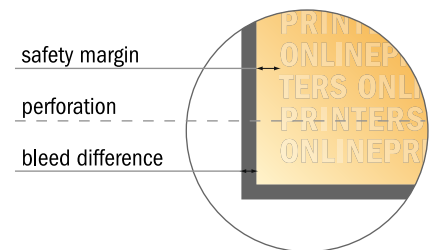

Event Tickets

Maxi

- Data format (incl. 2.00 mm bleed): 12.90 x 23.90 cm
- Trimmed size: 12.50 x 23.50 cm
- **Safety margin**
Maintaining 4 mm space between the text/information and the edge of the trimmed format prevents undesirable cuts.

Please note:

- Allow for trim allowance and safety margin according to instructions.
- Arrange background graphics, images or graphics up to the edge of the data format.
- Tolerances may occur during production due to cutting, punching and folding processes.
- This sketch is not drawn to scale.
- Printing data: Instructions and templates can be found under the menu item "Printing data" at www.onlineprinters.com.