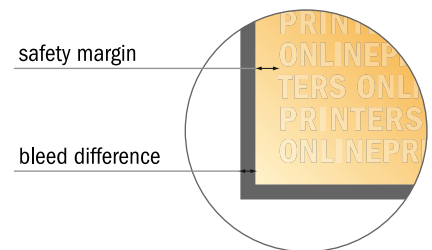

Spiral Booklet

A5 • Landscape

- Data format (incl. 2.00 mm bleed): 21.40 x 15.20 cm
- Trimmed size: 21.00 x 14.80 cm
- **Safety margin**
Maintaining 4 mm space between the text/information and the edge of the trimmed format prevents undesirable cuts.

Please note:

- Allow for trim allowance and safety margin according to instructions.
- Arrange background graphics, images or graphics up to the edge of the data format.
- Tolerances may occur during production due to cutting, punching and folding processes.
- This sketch is not drawn to scale.
- Printing data: Instructions and templates can be found under the menu item "Printing data" at www.onlineprinters.com.