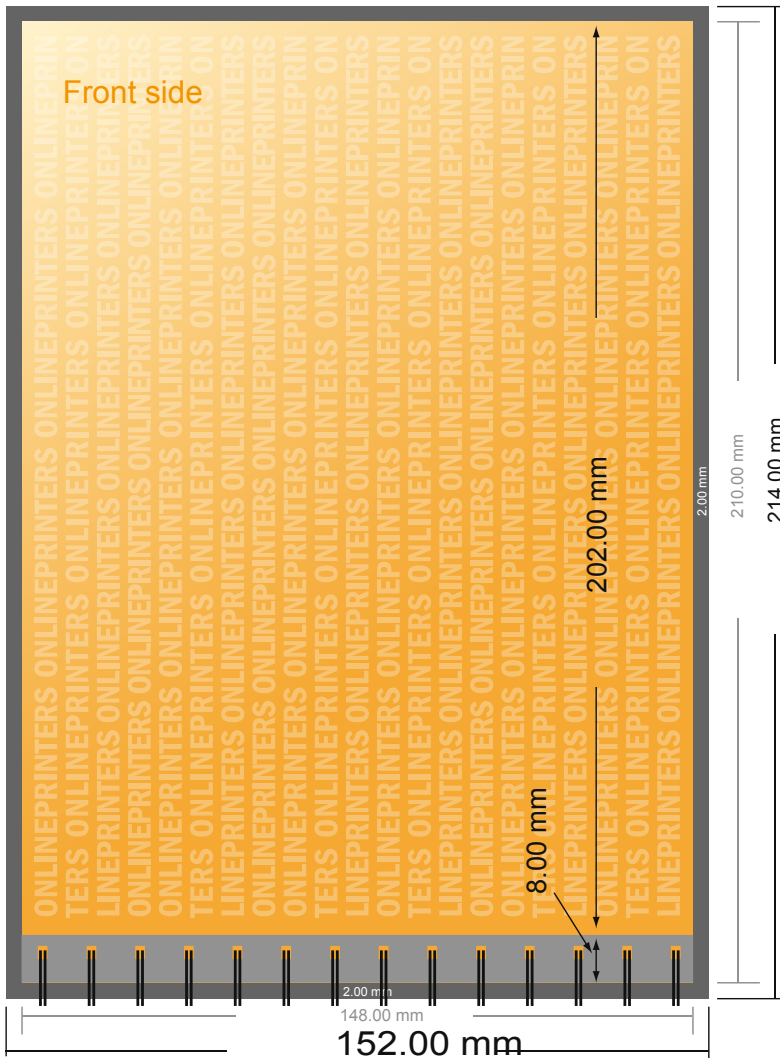

Spiral Booklet

A5 • Landscape

- Data format (incl. 2.00 mm bleed): 21.40 x 15.20 cm
- Trimmed size: 21.00 x 14.80 cm
- **Safety margin**
Maintaining 4 mm space between the text/information and the edge of the trimmed format prevents undesirable cuts.

Please note:

- Allow for trim allowance and safety margin according to instructions.
- Arrange background graphics, images or graphics up to the edge of the data format.
- Tolerances may occur during production due to cutting, punching and folding processes.
- This sketch is not drawn to scale.
- Printing data: Instructions and templates can be found under the menu item "Printing data" at www.onlineprinters.com.