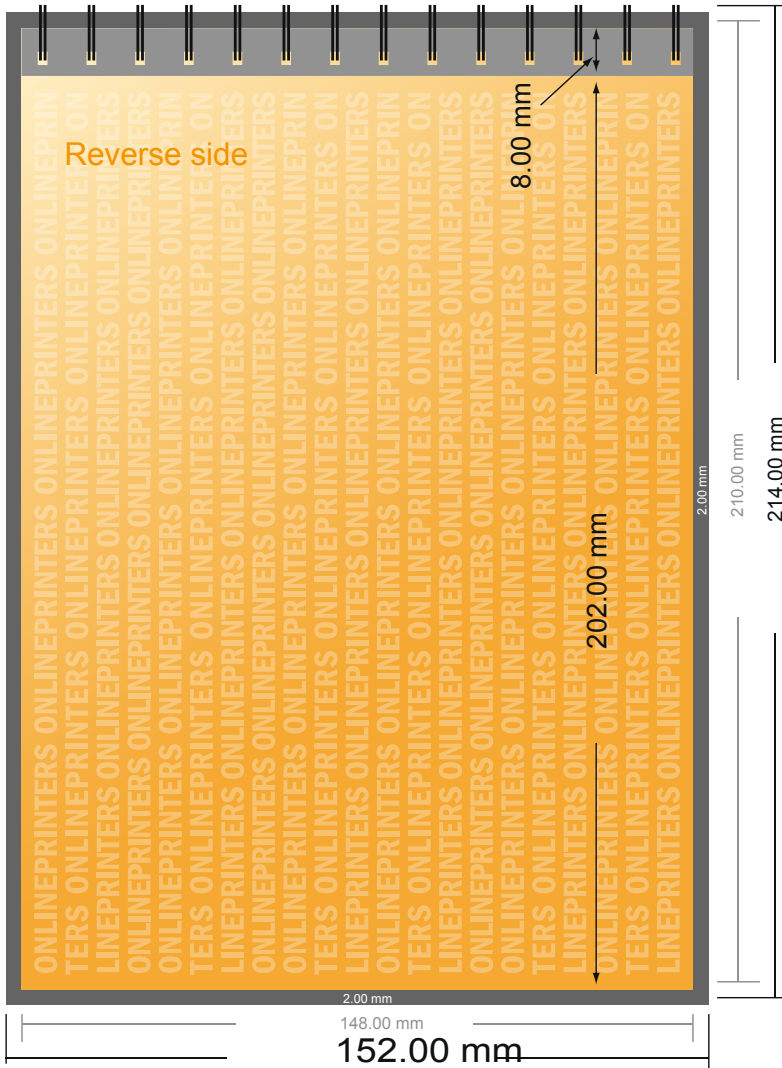

Spiral Booklet

A5 • Landscape

- Data format (incl. 2.00 mm bleed): 21.40 x 15.20 cm
- Trimmed size: 21.00 x 14.80 cm
- **Safety margin**
Maintaining 4 mm space between the text/information and the edge of the trimmed format prevents undesirable cuts.

Please note:

- Allow for trim allowance and safety margin according to instructions.
- Arrange background graphics, images or graphics up to the edge of the data format.
- Tolerances may occur during production due to cutting, punching and folding processes.
- This sketch is not drawn to scale.
- Printing data: Instructions and templates can be found under the menu item "Printing data" at www.onlineprinters.com.