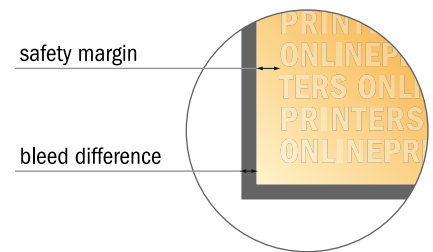

Please note:

- Allow for trim allowance and safety margin according to instructions.
- Arrange background graphics, images or graphics up to the edge of the data format.
- Tolerances may occur during production due to cutting, punching and folding processes.
- This sketch is not drawn to scale.
- Printing data: Instructions and templates can be found under the menu item "Printing data" at www.onlineprinters.com.

Spiral Booklet

A5 • Landscape

- Data format (incl. 2.00 mm bleed): 21.40 x 15.20 cm
- Trimmed size: 21.00 x 14.80 cm
- **Safety margin**
Maintaining 4 mm space between the text/information and the edge of the trimmed format prevents undesirable cuts.