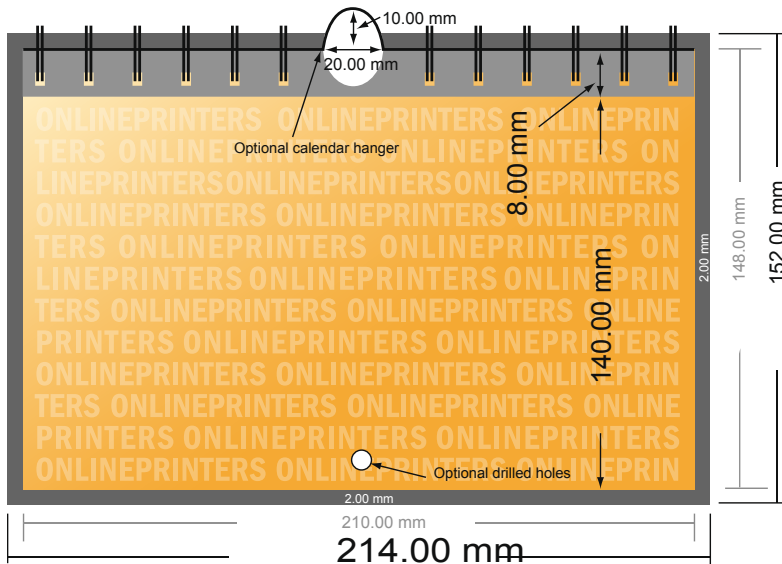

## Wire-o Wall Calendars

A5 • Landscape

- Data format (incl. 2.00 mm bleed): 21.40 x 15.20 cm
- Trimmed size: 21.00 x 14.80 cm
- Front side and reverse side dimensions are identical.
- **Safety margin**  
Maintaining 4 mm space between the text/information and the edge of the trimmed format prevents undesirable cuts.

### Please note:

- Allow for trim allowance and safety margin according to instructions.
- Arrange background graphics, images or graphics up to the edge of the data format.
- Tolerances may occur during production due to cutting, punching and folding processes.
- This sketch is not drawn to scale.
- Printing data: Instructions and templates can be found under the menu item "Printing data" at [www.onlineprinters.com](http://www.onlineprinters.com).