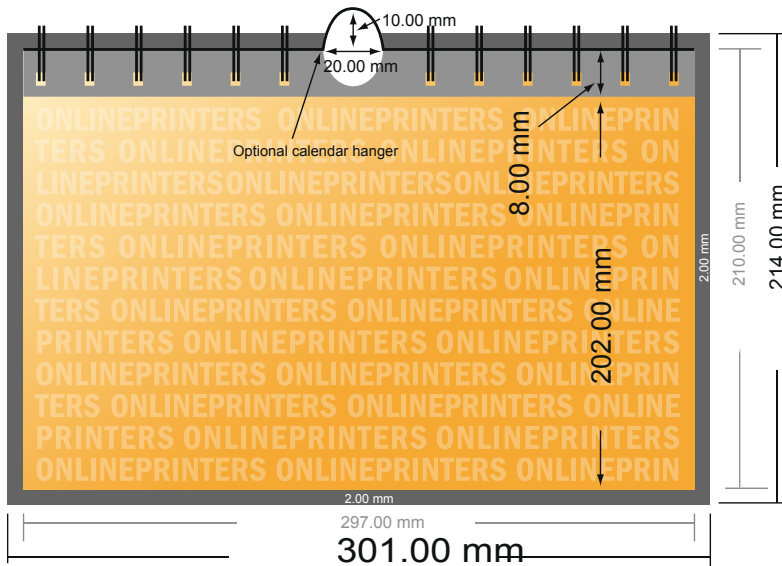

Wire-o Wall Calendars

A4 • Landscape

- **Data format**
(incl. 2.00 mm bleed):
30.10 x 21.40 cm
- **Trimmed size:**
29.70 x 21.00 cm
- **Safety margin**
Maintaining 4 mm space between the text/information and the edge of the trimmed format prevents undesirable cuts.

Please note:

- Allow for trim allowance and safety margin according to instructions.
- Arrange background graphics, images or graphics up to the edge of the data format.
- Tolerances may occur during production due to cutting, punching and folding processes.
- This sketch is not drawn to scale.
- Printing data: Instructions and templates can be found under the menu item "Printing data" at www.onlineprinters.com.