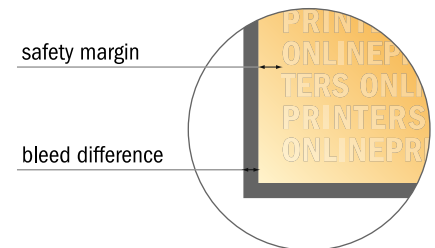

## Wire-o Wall Calendars

A4 • Landscape

- Data format (incl. 2.00 mm bleed): 30.10 x 21.40 cm
- Trimmed size: 29.70 x 21.00 cm
- Front side and reverse side dimensions are identical.
- **Safety margin**  
Maintaining 4 mm space between the text/information and the edge of the trimmed format prevents undesirable cuts.

### Please note:

- Allow for trim allowance and safety margin according to instructions.
- Arrange background graphics, images or graphics up to the edge of the data format.
- Tolerances may occur during production due to cutting, punching and folding processes.
- This sketch is not drawn to scale.
- Printing data: Instructions and templates can be found under the menu item "Printing data" at [www.onlineprinters.com](http://www.onlineprinters.com).