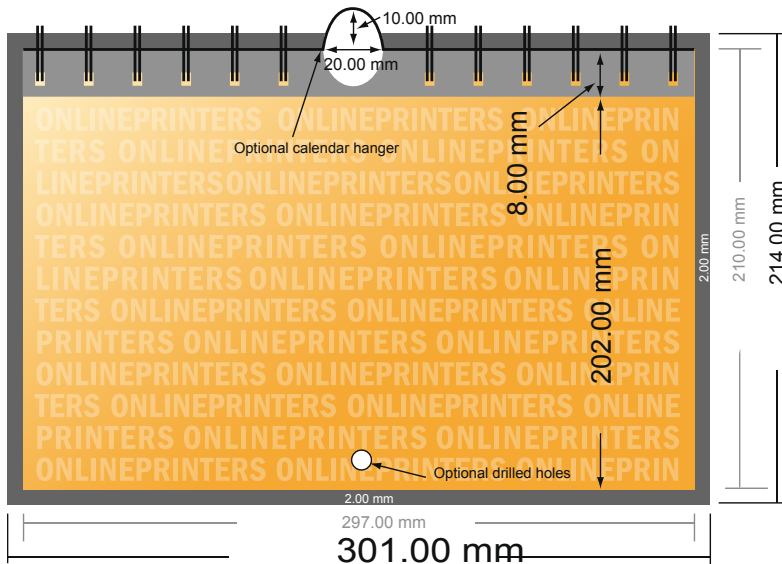

## Wire-o Wall Calendars

A4 • Landscape

- Data format (incl. 2.00 mm bleed): 30.10 x 21.40 cm
- Trimmed size: 29.70 x 21.00 cm
- Front side and reverse side dimensions are identical.
- **Safety margin**  
Maintaining 4 mm space between the text/information and the edge of the trimmed format prevents undesirable cuts.

### Please note:

- Allow for trim allowance and safety margin according to instructions.
- Arrange background graphics, images or graphics up to the edge of the data format.
- Tolerances may occur during production due to cutting, punching and folding processes.
- This sketch is not drawn to scale.
- Printing data: Instructions and templates can be found under the menu item "Printing data" at [www.onlineprinters.com](http://www.onlineprinters.com).