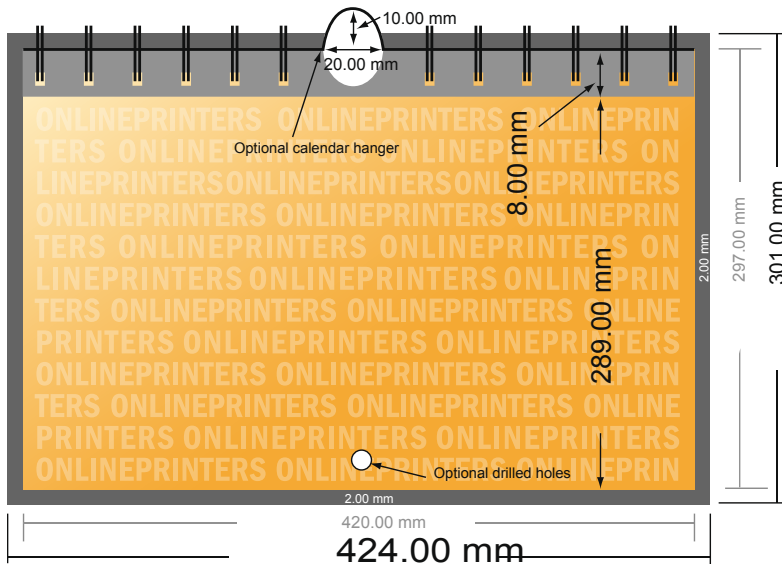

Wire-o Wall Calendars

A3 • Landscape

- Data format (incl. 2.00 mm bleed): 42.40 x 30.10 cm
- Trimmed size: 42.00 x 29.70 cm
- Front side and reverse side dimensions are identical.
- **Safety margin**
Maintaining 4 mm space between the text/information and the edge of the trimmed format prevents undesirable cuts.

Please note:

- Allow for trim allowance and safety margin according to instructions.
- Arrange background graphics, images or graphics up to the edge of the data format.
- Tolerances may occur during production due to cutting, punching and folding processes.
- This sketch is not drawn to scale.
- Printing data: Instructions and templates can be found under the menu item "Printing data" at www.onlineprinters.com.