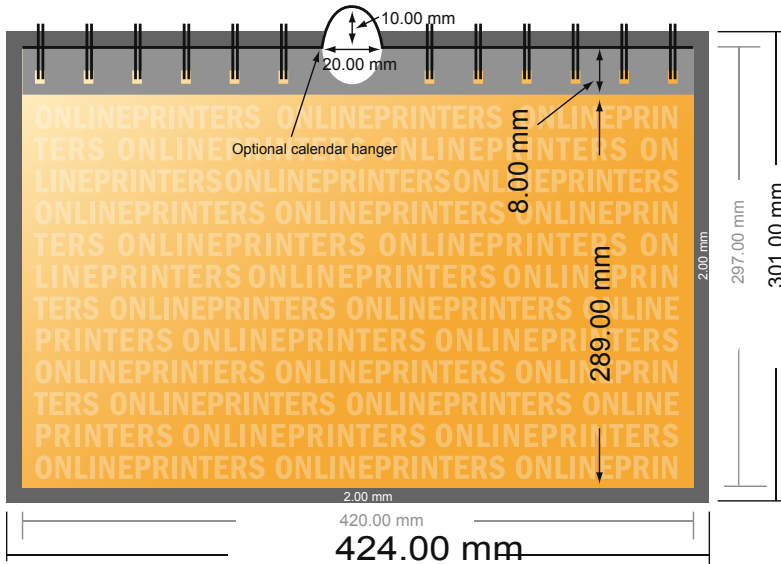

Wire-o Wall Calendars

A3 • Landscape

- Data format (incl. 2.00 mm bleed): 42.40 x 30.10 cm
- Trimmed size: 42.00 x 29.70 cm
- **Safety margin**
Maintaining 4 mm space between the text/information and the edge of the trimmed format prevents undesirable cuts.

Please note:

- Allow for trim allowance and safety margin according to instructions.
- Arrange background graphics, images or graphics up to the edge of the data format.
- Tolerances may occur during production due to cutting, punching and folding processes.
- This sketch is not drawn to scale.
- Printing data: Instructions and templates can be found under the menu item "Printing data" at www.onlineprinters.com.