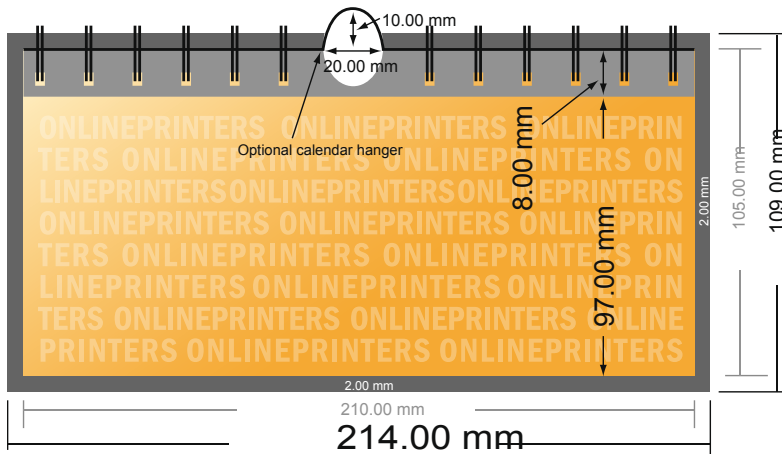

Wire-o Wall Calendars

DL • Landscape

- Data format (incl. 2.00 mm bleed): 21.40 x 10.90 cm
- Trimmed size: 21.00 x 10.50 cm
- **Safety margin**
Maintaining 4 mm space between the text/information and the edge of the trimmed format prevents undesirable cuts.

Please note:

- Allow for trim allowance and safety margin according to instructions.
- Arrange background graphics, images or graphics up to the edge of the data format.
- Tolerances may occur during production due to cutting, punching and folding processes.
- This sketch is not drawn to scale.
- Printing data: Instructions and templates can be found under the menu item "Printing data" at www.onlineprinters.com.